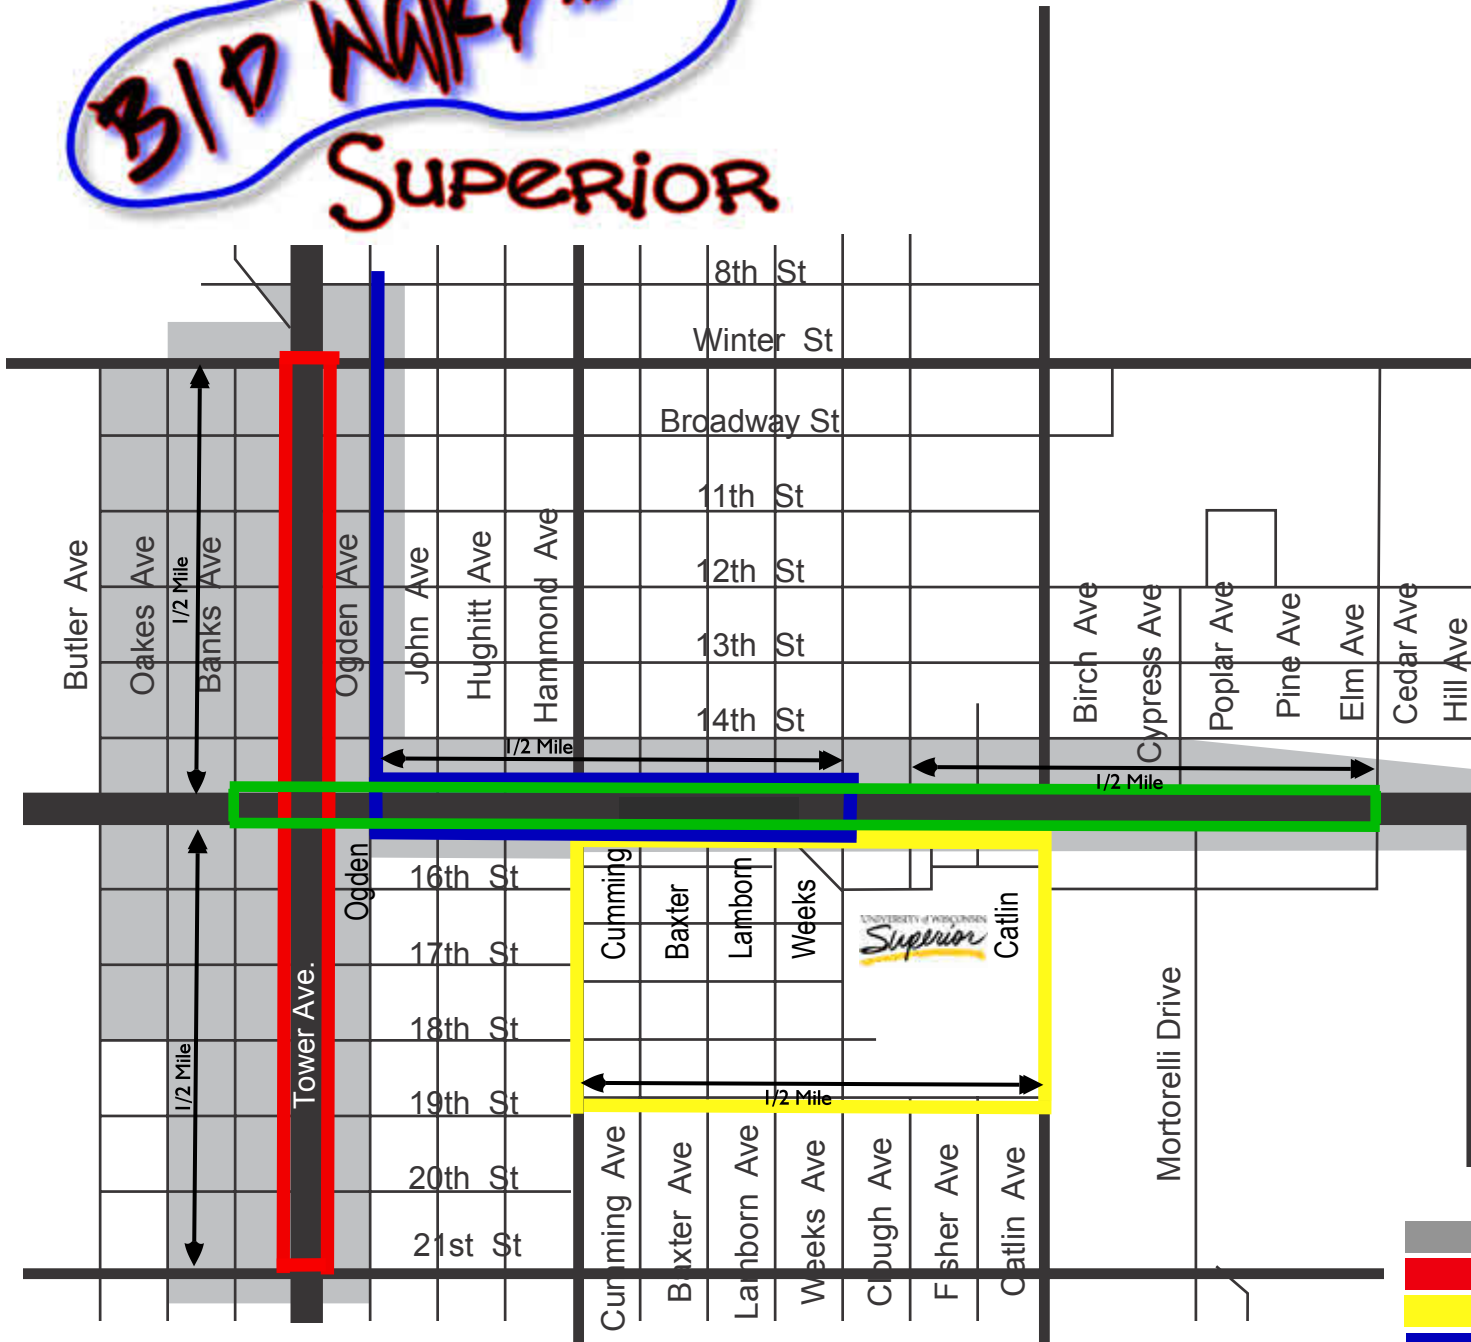

# BID Walk About SUPERIOR

Sponsored By:

- And These BID Businesses:
- Advantage Landscaping & Showroom
  - Androy Lounge
  - Antiques on Belknap
  - Anytime Fitness
  - Burger King
  - Center for Muscle & Joint Therapy
  - Century 21 Gilderman Associates
  - Citizens Bank
  - Earth Exchange
  - Framing by Nancy
  - Hidden Oasis Massage
  - Korhonen Agency
  - Northwest Outlet
  - Nummi Jewelers
  - Ross Paint
  - Sarabella
  - Scavi's Restaurant
  - Screen Graphics
  - Superior Savings Bank
  - Synergy Wireless/AT&T
  - Thirsty Pagan Brewing Co.
  - Twin Ports Chiropractic
  - Utopia Salon
  - Walgreens
  - Wine Beginnings

Each Route Represents Approximately 2 Miles or 4,000 Steps

Map Not to Scale

- Superior Wisconsin**
- Superior Business Improvement District (BID)
  - Tower Avenue Route
  - UWS Route
  - Winter Street/Blaine Business Center Route
  - Belknap Route