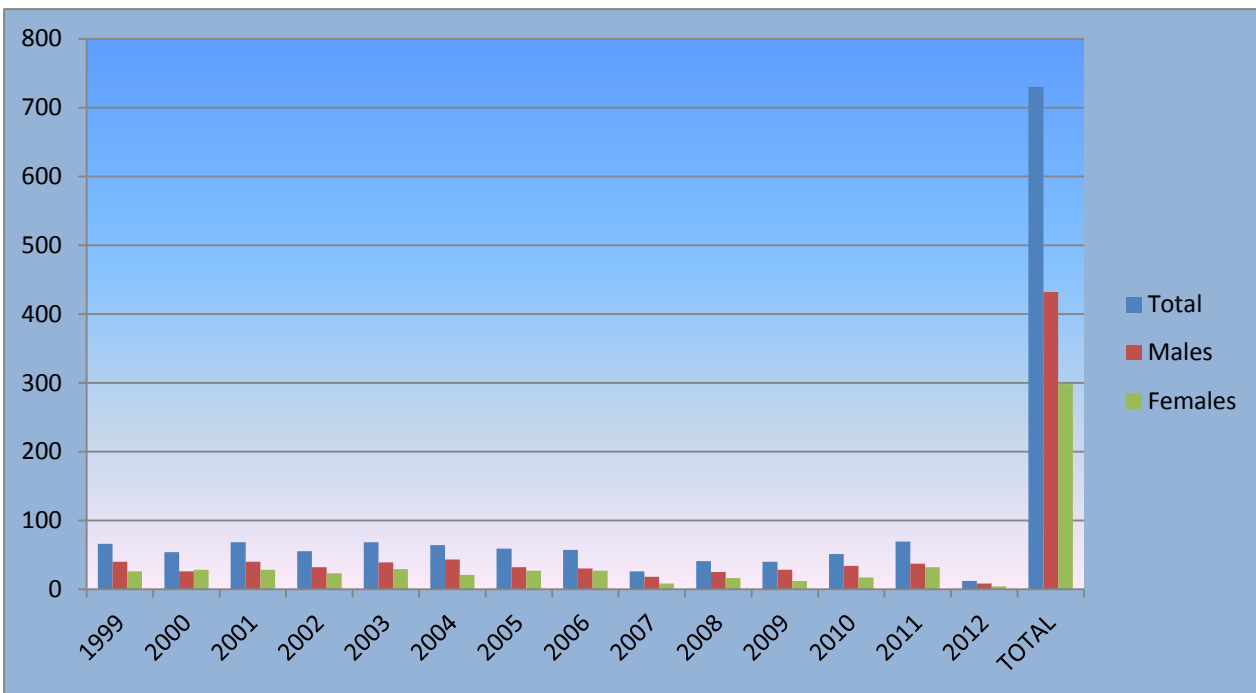

University of Wisconsin-Superior

Underage Alcohol Citations as of 05/07/12

	1999	2000	2001	2002	2003	2004	2005	2006	2007	2008	2009	2010	2011	2012	TOTAL
Total	66	54	68	55	68	64	59	57	26	41	40	51	69	12	730
Males	40	26	40	32	39	43	32	30	18	25	28	34	37	8	432
Females	26	28	28	23	29	21	27	27	8	16	12	17	32	4	298