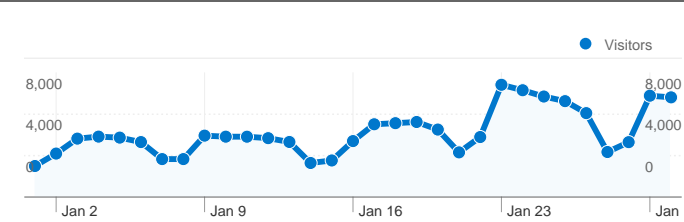

**Site Usage**

**206,703** Visits

**26.91%** Bounce Rate

**953,268** Pageviews

**00:05:42** Avg. Time on Site

**4.61** Pages/Visit

**25.11%** % New Visits

**Visitors Overview**

**Traffic Sources Overview**

- **Direct Traffic**  
78,013.00 (37.74%)
- **Search Engines**  
72,447.00 (35.05%)
- **Referring Sites**  
54,970.00 (26.59%)
- **Other**  
1,273 (0.62%)

**Map Overlay**

**65,021 people visited this site**

**206,703 Visits**

**65,021 Absolute Unique Visitors**

**953,268 Pageviews**

**4.61 Average Pageviews**

**00:05:42 Time on Site**

**26.91% Bounce Rate**

**25.11% New Visits**

**Technical Profile**

Site Usage

Visits	Pages/Visit	Avg. Time on Site	% New Visits	Bounce Rate	
<b>206,703</b> % of Site Total: 100.00%	<b>4.61</b> Site Avg: 4.61 (0.00%)	<b>00:05:42</b> Site Avg: 00:05:42 (0.00%)	<b>25.10%</b> Site Avg: 25.11% (-0.03%)	<b>26.91%</b> Site Avg: 26.91% (0.00%)	
Country/Territory	Visits	Pages/Visit	Avg. Time on Site	% New Visits	Bounce Rate
United States	<b>200,066</b>	4.64	00:05:48	24.09%	26.40%
Canada	<b>1,564</b>	4.57	00:03:11	40.41%	27.05%
United Kingdom	<b>319</b>	2.92	00:02:00	83.70%	59.56%
India	<b>318</b>	2.44	00:03:03	75.16%	56.92%
Germany	<b>295</b>	5.12	00:02:50	36.95%	32.54%
China	<b>285</b>	4.51	00:06:45	26.67%	25.61%
South Korea	<b>280</b>	5.51	00:05:00	42.50%	30.00%
Brazil	<b>257</b>	3.61	00:02:23	51.36%	36.96%
Indonesia	<b>231</b>	3.58	00:02:19	46.75%	29.87%