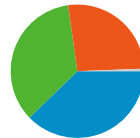

- **Direct Traffic**
  78,013.00 (37.74%)
- **Search Engines**
  72,447.00 (35.05%)
- **Referring Sites**
  54,970.00 (26.59%)
- **Other**
  1,273 (0.62%)

Top Traffic Sources

Sources	Visits	% visits
(direct) ((none))	78,013	37.74%
google (organic)	59,254	28.67%
uwsuper.edu (referral)	28,603	13.84%
psweb.uwsuper.edu (referral)	10,197	4.93%
bing (organic)	7,116	3.44%

Keywords	Visits	% visits
(not provided)	8,683	11.99%
uw superior	7,854	10.84%
uws	5,254	7.25%
university of wisconsin superior	4,231	5.84%
uwsuper.edu	3,772	5.21%