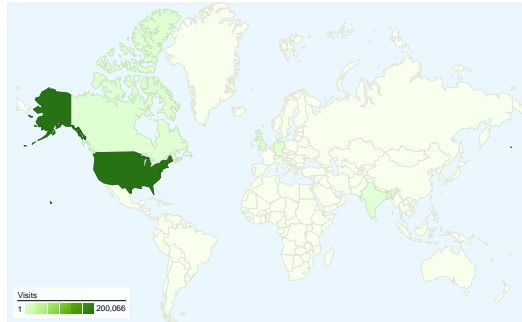

**Site Usage**

**206,703** Visits

**26.91%** Bounce Rate

**953,268** Pageviews

**00:05:42** Avg. Time on Site

**4.61** Pages/Visit

**25.11%** % New Visits

**Visitors Overview**

**Visitors**  
**65,021**

**Content Overview**

Pages	Pageviews	% Pageviews
/	164,787	17.29%
/technology/email.htm	76,340	8.01%
/external/webmail.uwsuper.edu/	75,376	7.91%
/myhive/index.htm	67,882	7.12%
/email/	53,577	5.62%

**Traffic Sources Overview**

- **Direct Traffic**  
78,013.00 (37.74%)
- **Search Engines**  
72,447.00 (35.05%)
- **Referring Sites**  
54,970.00 (26.59%)
- **Other**  
1,273 (0.62%)

**Map Overlay**

**65,021 people visited this site**

Site Usage

Visits	Pages/Visit	Avg. Time on Site	% New Visits	Bounce Rate	
<b>206,703</b> % of Site Total: 100.00%	<b>4.61</b> Site Avg: 4.61 (0.00%)	<b>00:05:42</b> Site Avg: 00:05:42 (0.00%)	<b>25.10%</b> Site Avg: 25.11% (-0.03%)	<b>26.91%</b> Site Avg: 26.91% (0.00%)	
Country/Territory	Visits	Pages/Visit	Avg. Time on Site	% New Visits	Bounce Rate
United States	<b>200,066</b>	4.64	00:05:48	24.09%	26.40%
Canada	<b>1,564</b>	4.57	00:03:11	40.41%	27.05%
United Kingdom	<b>319</b>	2.92	00:02:00	83.70%	59.56%
India	<b>318</b>	2.44	00:03:03	75.16%	56.92%
Germany	<b>295</b>	5.12	00:02:50	36.95%	32.54%
China	<b>285</b>	4.51	00:06:45	26.67%	25.61%
South Korea	<b>280</b>	5.51	00:05:00	42.50%	30.00%
Brazil	<b>257</b>	3.61	00:02:23	51.36%	36.96%
Indonesia	<b>231</b>	3.58	00:02:19	46.75%	29.87%