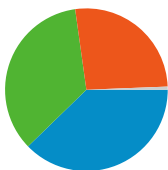

**Site Usage**

**206,703** Visits

**26.91%** Bounce Rate

**953,268** Pageviews

**00:05:42** Avg. Time on Site

**4.61** Pages/Visit

**25.11%** % New Visits

**Visitors Overview**

**Traffic Sources Overview**

- **Direct Traffic**  
78,013.00 (37.74%)
- **Search Engines**  
72,447.00 (35.05%)
- **Referring Sites**  
54,970.00 (26.59%)
- **Other**  
1,273 (0.62%)

**Map Overlay**

**65,021 people visited this site**

Browser	Visits	% visits
Internet Explorer	111,112	53.75%
Safari	32,437	15.69%
Firefox	30,122	14.57%
Chrome	26,152	12.65%
Android Browser	4,292	2.08%

**All traffic sources sent a total of 206,703 visits**

Site Usage

Visits	Pages/Visit	Avg. Time on Site	% New Visits	Bounce Rate	
<b>206,703</b> % of Site Total: 100.00%	<b>4.61</b> Site Avg: 4.61 (0.00%)	<b>00:05:42</b> Site Avg: 00:05:42 (0.00%)	<b>25.10%</b> Site Avg: 25.11% (-0.03%)	<b>26.91%</b> Site Avg: 26.91% (0.00%)	
Country/Territory	Visits	Pages/Visit	Avg. Time on Site	% New Visits	Bounce Rate
United States	<b>200,066</b>	4.64	00:05:48	24.09%	26.40%
Canada	<b>1,564</b>	4.57	00:03:11	40.41%	27.05%
United Kingdom	<b>319</b>	2.92	00:02:00	83.70%	59.56%
India	<b>318</b>	2.44	00:03:03	75.16%	56.92%
Germany	<b>295</b>	5.12	00:02:50	36.95%	32.54%
China	<b>285</b>	4.51	00:06:45	26.67%	25.61%
South Korea	<b>280</b>	5.51	00:05:00	42.50%	30.00%
Brazil	<b>257</b>	3.61	00:02:23	51.36%	36.96%
Indonesia	<b>231</b>	3.58	00:02:19	46.75%	29.87%