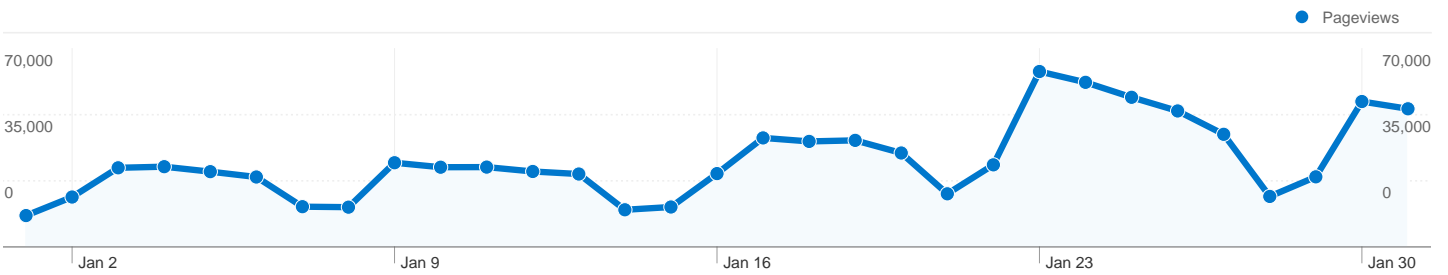

Pages on this site were viewed a total of 953,268 times

953,268 Pageviews

760,713 Unique Views

26.91% Bounce Rate

Top Content

Pages	Pageviews	% Pageviews
/	164,787	17.29%
/technology/email.htm	76,340	8.01%
/external/webmail.uwsuper.edu/owa	75,376	7.91%
/myehive/index.htm	67,882	7.12%
/email/	53,577	5.62%