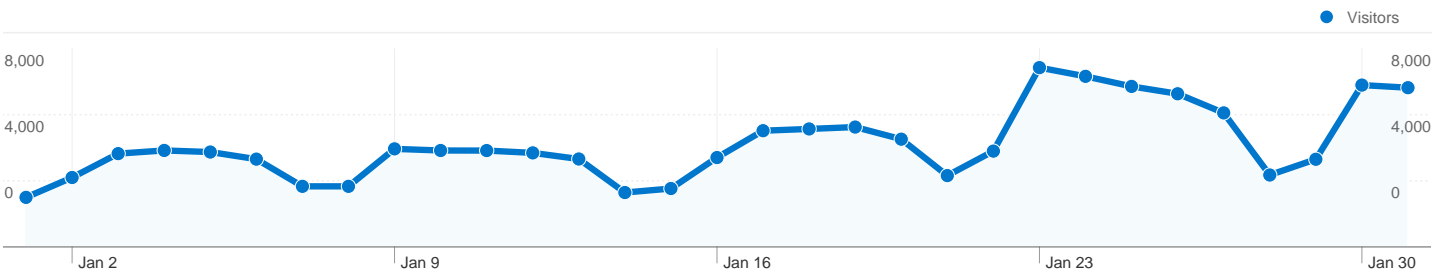

**Site Usage**

**206,703** Visits

**26.91%** Bounce Rate

**953,268** Pageviews

**00:05:42** Avg. Time on Site

**4.61** Pages/Visit

**25.11%** % New Visits

**Visitors Overview**

**Traffic Sources Overview**

- **Direct Traffic**  
78,013.00 (37.74%)
- **Search Engines**  
72,447.00 (35.05%)
- **Referring Sites**  
54,970.00 (26.59%)
- **Other**  
1,273 (0.62%)

**Map Overlay**

**65,021 people visited this site**

**206,703 Visits**

**65,021 Absolute Unique Visitors**

**953,268 Pageviews**

**4.61 Average Pageviews**

**00:05:42 Time on Site**

**26.91% Bounce Rate**

**25.11% New Visits**

**Technical Profile**

Site Usage

Visits	Pages/Visit	Avg. Time on Site	% New Visits	Bounce Rate	
<b>206,703</b> % of Site Total: 100.00%	<b>4.61</b> Site Avg: 4.61 (0.00%)	<b>00:05:42</b> Site Avg: 00:05:42 (0.00%)	<b>25.10%</b> Site Avg: 25.11% (-0.03%)	<b>26.91%</b> Site Avg: 26.91% (0.00%)	
Country/Territory	Visits	Pages/Visit	Avg. Time on Site	% New Visits	Bounce Rate
United States	<b>200,066</b>	4.64	00:05:48	24.09%	26.40%
Canada	<b>1,564</b>	4.57	00:03:11	40.41%	27.05%
United Kingdom	<b>319</b>	2.92	00:02:00	83.70%	59.56%
India	<b>318</b>	2.44	00:03:03	75.16%	56.92%
Germany	<b>295</b>	5.12	00:02:50	36.95%	32.54%
China	<b>285</b>	4.51	00:06:45	26.67%	25.61%
South Korea	<b>280</b>	5.51	00:05:00	42.50%	30.00%
Brazil	<b>257</b>	3.61	00:02:23	51.36%	36.96%
Indonesia	<b>231</b>	3.58	00:02:19	46.75%	29.87%