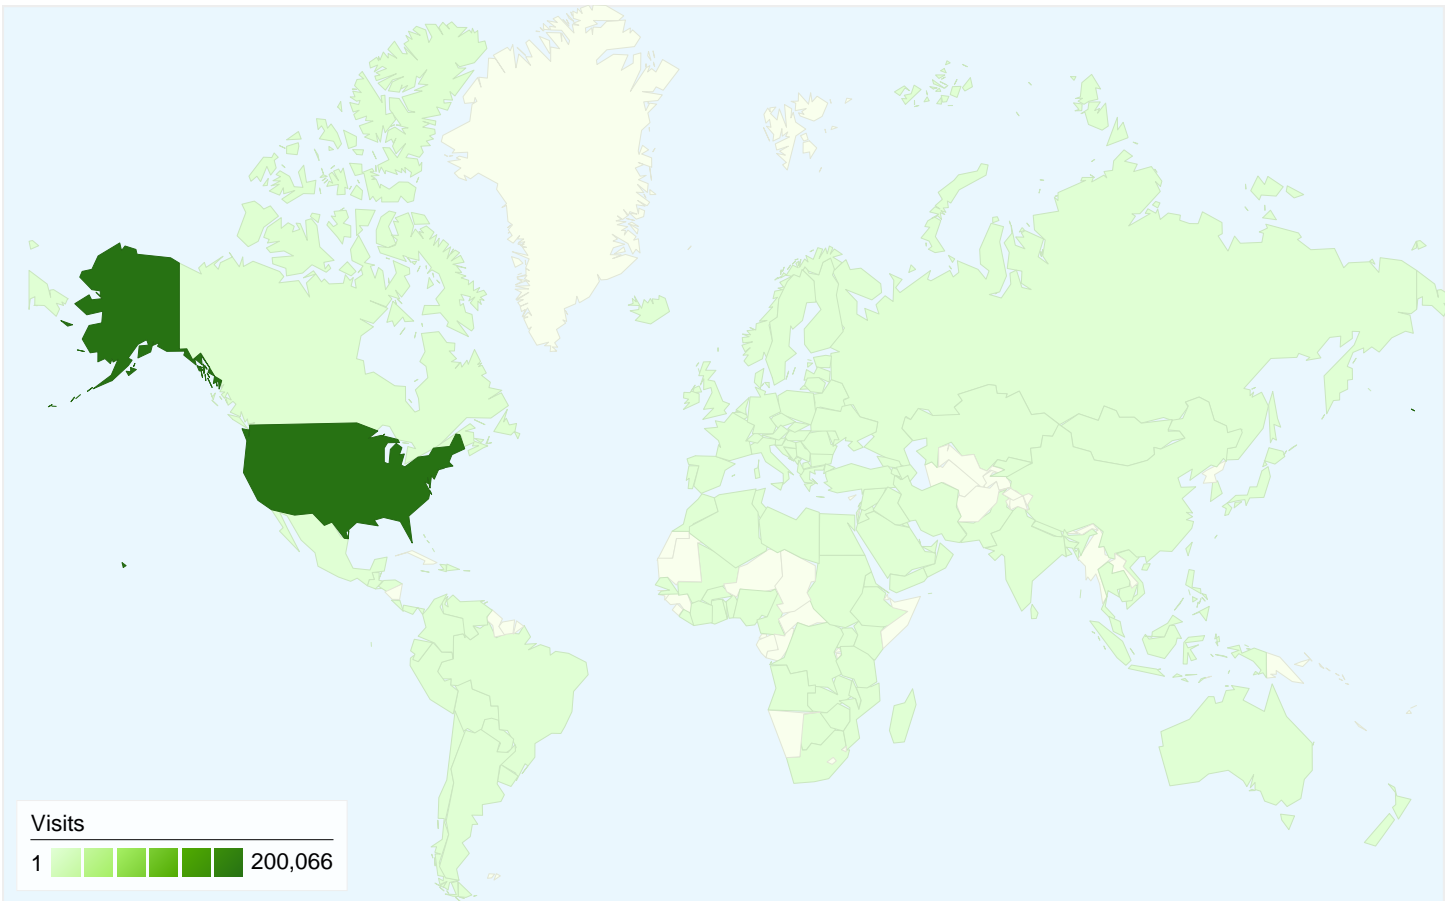

206,703 visits came from 149 countries/territories

Site Usage

Visits	Pages/Visit	Avg. Time on Site	% New Visits	Bounce Rate	
206,703 % of Site Total: 100.00%	4.61 Site Avg: 4.61 (0.00%)	00:05:42 Site Avg: 00:05:42 (0.00%)	25.10% Site Avg: 25.11% (-0.03%)	26.91% Site Avg: 26.91% (0.00%)	
Country/Territory	Visits	Pages/Visit	Avg. Time on Site	% New Visits	Bounce Rate
United States	200,066	4.64	00:05:48	24.09%	26.40%
Canada	1,564	4.57	00:03:11	40.41%	27.05%
United Kingdom	319	2.92	00:02:00	83.70%	59.56%
India	318	2.44	00:03:03	75.16%	56.92%
Germany	295	5.12	00:02:50	36.95%	32.54%
China	285	4.51	00:06:45	26.67%	25.61%
South Korea	280	5.51	00:05:00	42.50%	30.00%
Brazil	257	3.61	00:02:23	51.36%	36.96%
Indonesia	231	3.58	00:02:19	46.75%	29.87%