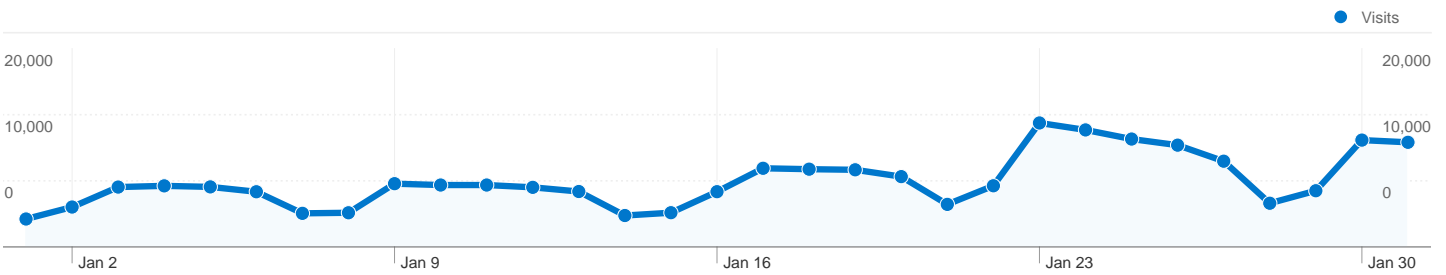

**Site Usage**

**206,703** Visits

**26.91%** Bounce Rate

**953,268** Pageviews

**00:05:42** Avg. Time on Site

**4.61** Pages/Visit

**25.11%** % New Visits

**Visitors Overview**

**Traffic Sources Overview**

- **Direct Traffic**  
78,013.00 (37.74%)
- **Search Engines**  
72,447.00 (35.05%)
- **Referring Sites**  
54,970.00 (26.59%)
- **Other**  
1,273 (0.62%)

**Map Overlay**

**65,021 people visited this site**

**206,703 Visits**

**65,021 Absolute Unique Visitors**

**953,268 Pageviews**

**4.61 Average Pageviews**

**00:05:42 Time on Site**

**26.91% Bounce Rate**

**25.11% New Visits**

**Technical Profile**

Browser	Visits	% visits
Internet Explorer	111,112	53.75%
Safari	32,437	15.69%
Firefox	30,122	14.57%
Chrome	26,152	12.65%
Android Browser	4,292	2.08%

**All traffic sources sent a total of 206,703 visits**