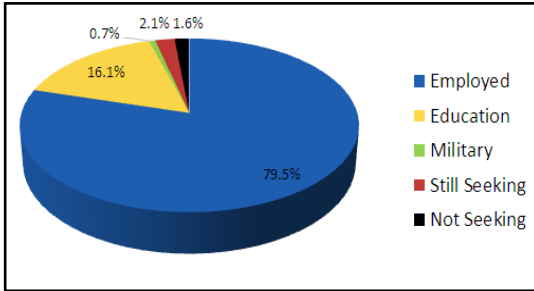

Follow-Up Summary

Total Undergraduates.....	444
Total Respondents.....	380
Response Rate.....	85.6%
Employed.....	79.5%
Continuing Education.....	16.1%
Military.....	0.8%
Still Seeking.....	2.1%
Not Seeking Employment.....	1.6%

Current Work Related to Major*

(*) Analyzed and interpreted by Career Services Staff

Data Collection

The data presented represents the employment status of those reported students who received undergraduate degrees between Dec. 2012 and Aug. 2013. Employment status information was collected by Career Services through April 2014 using self-reporting surveys, faculty/departmental reports, clearinghouse data, social media, and telephone responses.