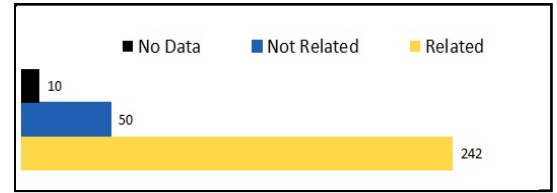

Follow-Up Summary

Total Undergraduates.....	444
Total Respondents.....	380
Response Rate.....	85.6%
Employed.....	79.5%
Continuing Education.....	16.1%
Military.....	0.8%
Still Seeking.....	2.1%
Not Seeking Employment.....	1.6%

Current Work Related to Major*

(*) Analyzed and interpreted by Career Services Staff

Data Collection

The data presented represents the employment status of those reported students who received undergraduate degrees between Dec. 2012 and Aug. 2013. Employment status information was collected by Career Services through April 2014 using self-reporting surveys, faculty/departmental reports, clearinghouse data, social media, and telephone responses.