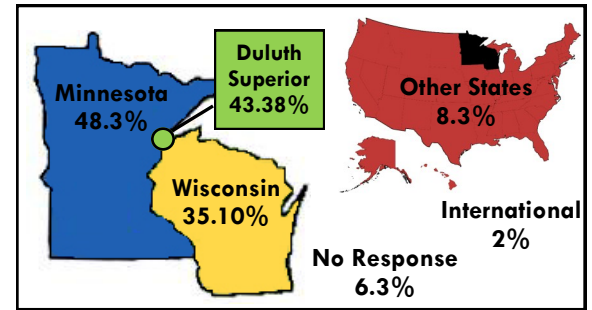

Follow-Up Summary

Total Undergraduates.....	444
Total Respondents.....	380
Response Rate.....	85.6%
Employed.....	79.5%
Continuing Education.....	16.1%
Military.....	0.8%
Still Seeking.....	2.1%
Not Seeking Employment.....	1.6%

Current Work Related to Major*

(*) Analyzed and interpreted by Career Services Staff

Data Collection

The data presented represents the employment status of those reported students who received undergraduate degrees between Dec. 2012 and Aug. 2013. Employment status information was collected by Career Services through April 2014 using self-reporting surveys, faculty/departmental reports, clearinghouse data, social media, and telephone responses.

Employment By State

Graduate Salary Ranges by Department

Business and Economics
\$30,000—\$56,000
Avg Salary = \$41,917

Communicating Arts
\$12,000—\$30,000
Avg Salary = \$21,000

Educational Leadership
\$17,000—\$37,517
Avg Salary = \$32,420