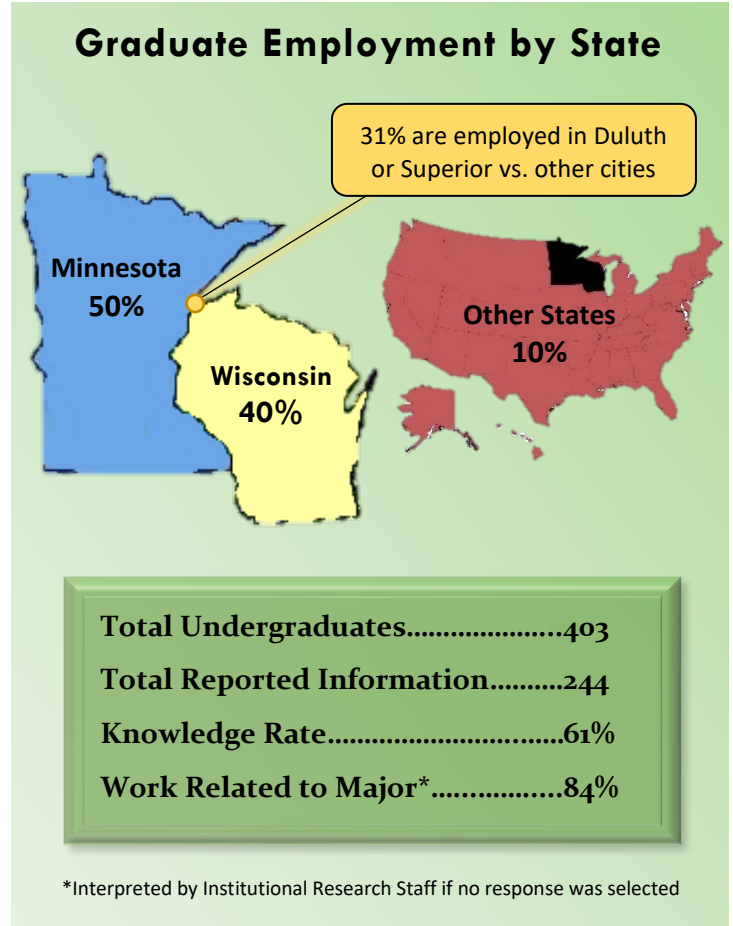

Data Collection

The data represent the status of students who received undergraduate degrees during the 2018-19 academic year. Information was collected by Career Services and Institutional Research through May 2020 using self-reported surveys, faculty/departmental reports, National Student Clearinghouse, social media, and telephone responses. Data collection and analysis follow guidelines published by the National Association of Colleges and Employers (NACE).

Q: What did undergraduates from each department do after graduation?

Click for detailed lists:

**GRADUATE SCHOOLS
 ATTENDED**

**EMPLOYING
 ORGANIZATIONS**

JOB TITLES

Schools Attended after Graduation – by Department