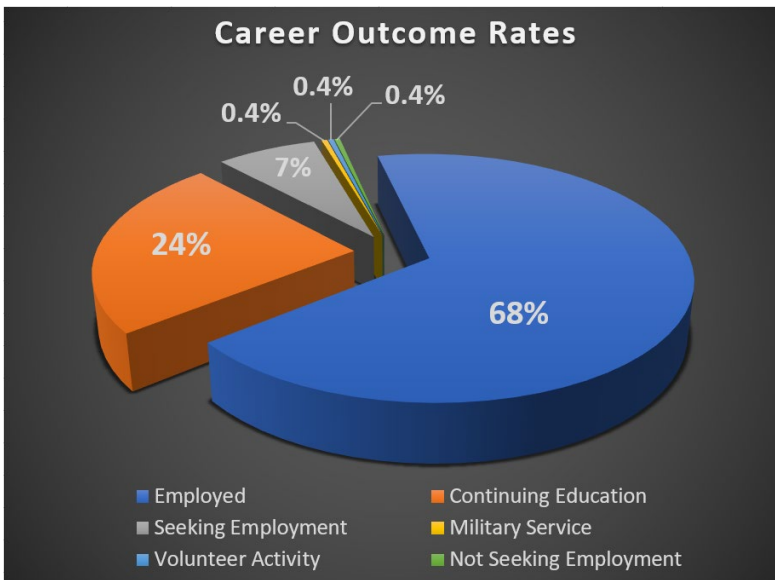

Data Collection

The data represent the status of students who received undergraduate degrees during the 2018-19 academic year. Information was collected by Career Services and Institutional Research through May 2020 using self-reported surveys, faculty/departmental reports, National Student Clearinghouse, social media, and telephone responses. Data collection and analysis follow guidelines published by the National Association of Colleges and Employers (NACE).