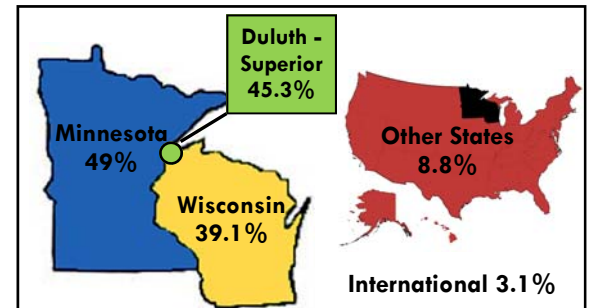

Employment By State

Salary Ranges by Department

Business and Economics
$25,000—$50,000 (n=8)
Median Salary = $39,500
Mean Salary = $38,363

Communicating Arts
$27,000—$42,000 (n=2)
Median Salary = $34,500
Mean Salary = $34,500

Educational Leadership
$32,000—$34,447 (n=5)
Median Salary = $32,500
Mean Salary = $32,844

Human Behavior, Justice & Diversity
$19,000—$46,000 (n=13)
Median Salary = $32,000
Mean Salary = $33,385

Social Inquiry
$20,000—$47,140 (n=2)
Median Salary = $33,570
Mean Salary = $33,570

Individually Designed
$40,000—$43,000 (n=2)
Median Salary = $41,500
Mean Salary = $41,500

- Departments not listed had no data available

Sample of Graduate Schools Attending by Department

Business and Economics
Univ. of Minnesota, Duluth
UW-Superior
Washington Baptist University

Communicating Arts
Purdue University
University of Northwestern-
St. Paul

Educational Leadership
UW-Stout
UW-Superior

Health & Human Performance
College of St. Scholastica
Grand Canyon University
UW-LaCrosse

Human Behavior, Justice, & Diversity
Hamline University School of
Law
University of Central Florida
University of Minnesota
UW-Madison

Math & Computer Science
Binghamton University
North Dakota State University
Univ. of Minnesota, Duluth

Music
University of Northern Iowa

Natural Sciences
Northern Ontario School of
Medicine
Nova Southeastern University
University of Alabama at
Birmingham

Social Inquiry
Bethel University
St. Cloud State University
St. Mary's University of MN

Visual Arts
Nazareth College of Rochester
UW-Milwaukee
UW-Superior

World Lang, Lit. & Cultures
St. Catherine University

Individually Designed
Southern New Hampshire
University
University of North Texas
University of North Carolina,
Chapel Hill
Upper Iowa University