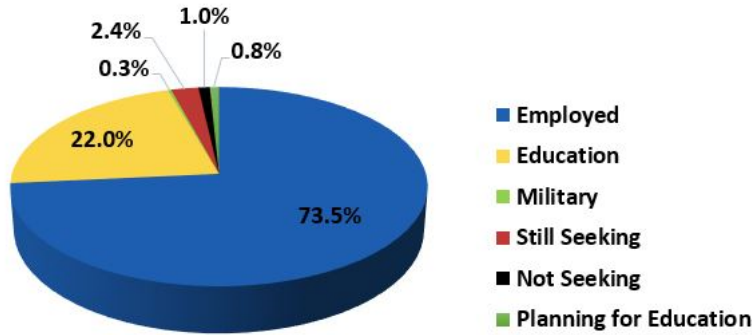

## Follow-Up Summary

Total Undergraduates..... 474  
 Total Respondents..... 381  
 Knowledge Rate..... 80.4%  
 Work Related to Major\*.....73.2%  
 Work Unrelated to Major\*.....26.8%

(\* ) Analyzed and interpreted by Career Services Staff if no response was selected.

## Data Collection

The data presented represents the status of reported students who received undergraduate degrees between Dec. 2013 and Aug. 2014. Information was collected by Career Services through April 2015 using self-reporting surveys, faculty/departmental reports, clearinghouse data, social media, and telephone responses. Data collection and analysis follow guidelines published by the National Association of Colleges and Employers (NACE).