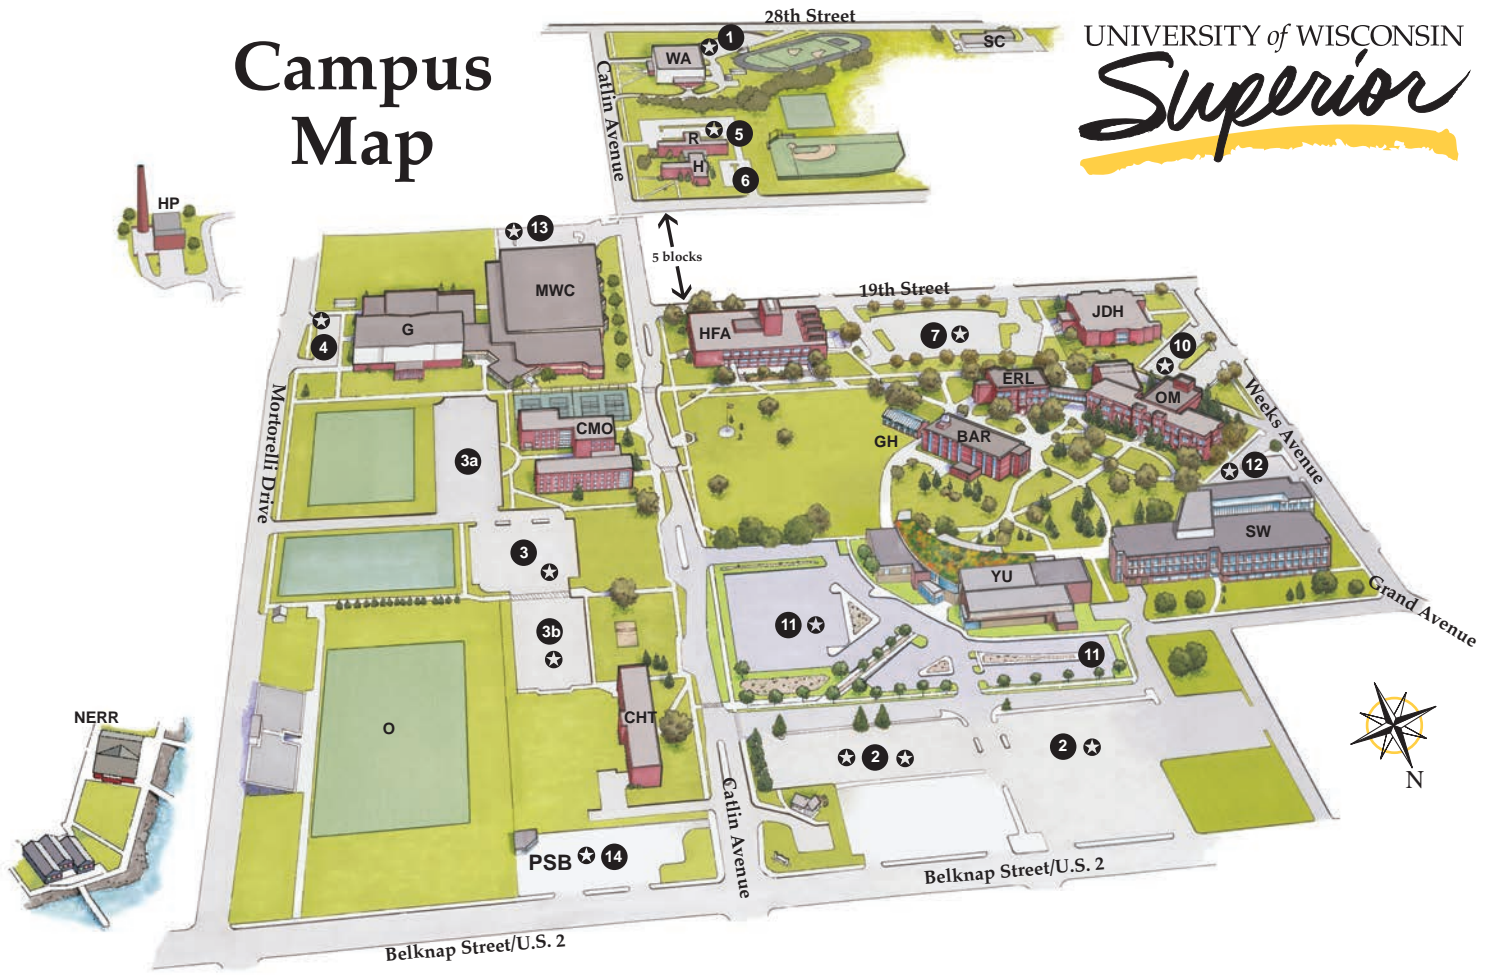

# Campus Map

UNIVERSITY of WISCONSIN  
*Superior*

● Parking Lots    ★ Visitor Parking Permits Required

BAR	Barstow Hall (science labs)	OM	Old Main (administration)
CHT	Crownhart Hall (residence hall)	NERR	Lake Superior National Estuarine Research Reserve
CMO	Curran-McNeill, Ostrander Halls (residence halls)	O	Ole Haugsrud Stadium
ERL	Erlanson Hall (business programs, classrooms, Distance Learning Center)	PSB	Public Safety Building (Campus Safety, Parking Services, Environmental Health and Safety)
HFA	Holden Fine and Applied Arts Center (classrooms, studios, performance areas)	R	Ross Hall (residence hall)
GH	Oexemann Greenhouse	SC	University Services Building
H	Hawkes Hall (residence hall)	SW	Swenson Hall (classrooms, faculty offices)
JDH	Jim Dan Hill Library	WA	Wessman Arena
HP	Halbert Heating Plant	YU	Yellowjacket Union (admissions, student center)
MWC	Marcovich Wellness Center (field house, recreation, athletics, classrooms, faculty offices)		
G	Gates Physical Education Building (gym, pool, student labs, study areas)		