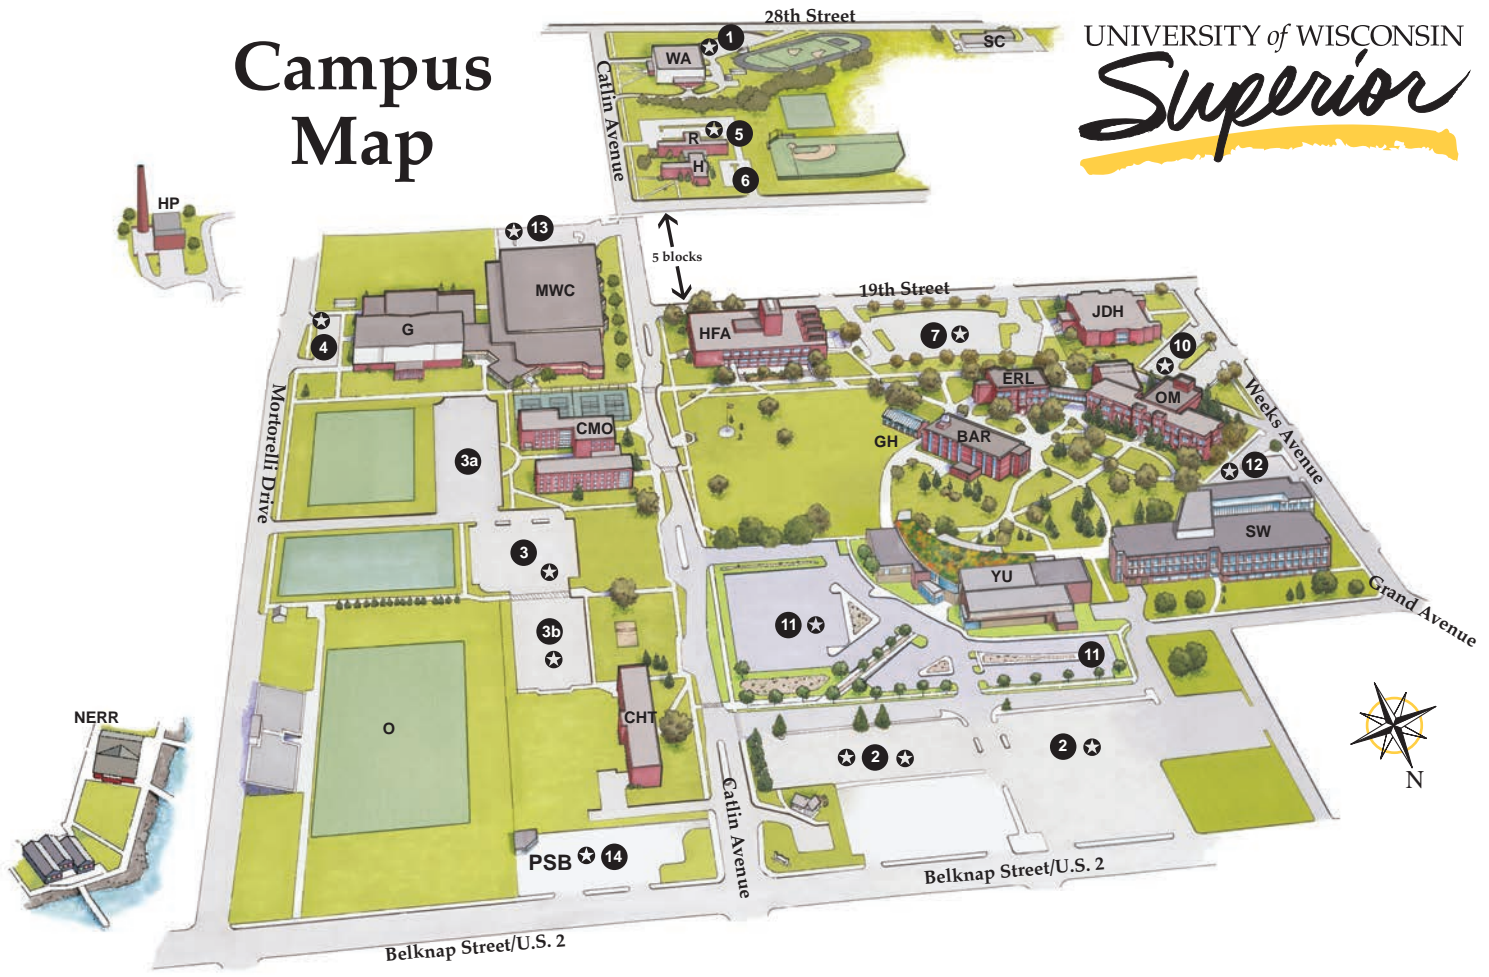

# Campus Map

UNIVERSITY of WISCONSIN  
*Superior*

● Parking Lots    ★ Visitor Parking Permits Required

BAR	Barstow Hall (science labs)	OM	Old Main (admissions, administration)
CHT	Crownhart Hall (residence hall)	NERR	Lake Superior National Estuarine Research Reserve
CMO	Curran-McNeill, Ostrander Halls (residence halls)	O	Ole Haugsrud Stadium
ERL	Erlanson Hall (business programs, classrooms, Distance Learning Center)	PSB	Public Safety Building (Campus Safety, Parking Services, Environmental Health and Safety)
HFA	Holden Fine and Applied Arts Center (classrooms, studios, performance areas)	R	Ross Hall (residence hall)
GH	Oexemann Greenhouse	SC	University Services Building
H	Hawkes Hall (residence hall)	SW	Swenson Hall (classrooms, faculty offices)
JDH	Jim Dan Hill Library	WA	Wessman Arena
HP	Halbert Heating Plant	YU	Yellowjacket Union (student center)
MWC	Marcovich Wellness Center (field house, recreation, athletics, classrooms, faculty offices)		
G	Gates Physical Education Building (gym, pool, student labs, study areas)		