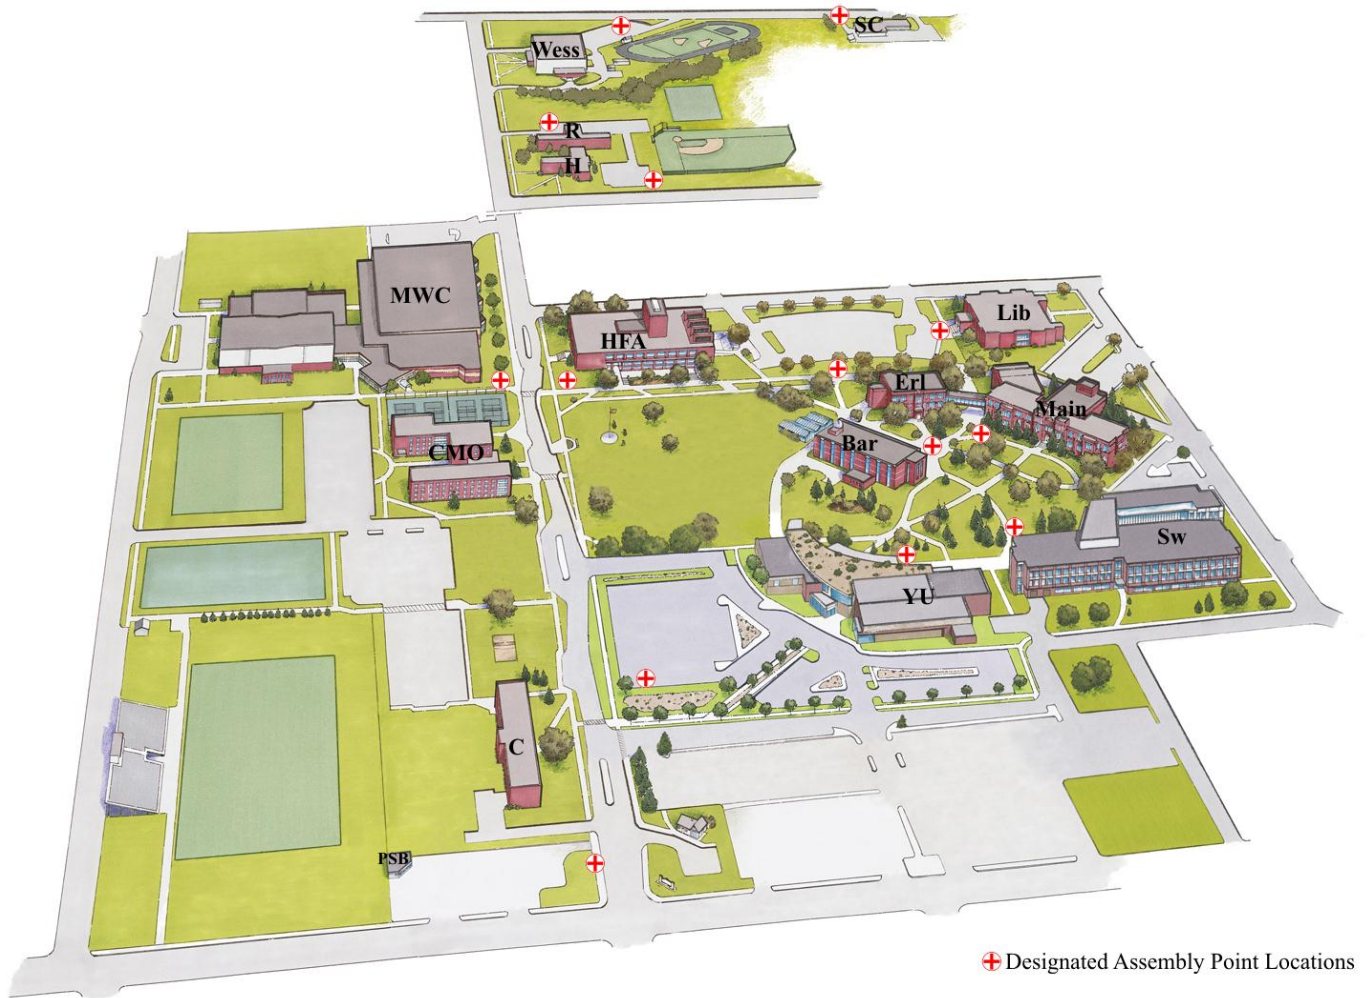

Assembly Points for UW Superior Buildings

(Updated September, 2012)

<u>Building Name</u>	<u>Assembly Point Location</u>
Bar	Barstow Hall..... Near front of Old Main
C	Crownhart Hall..... Yellowjacket Union Parking Lot (lot 11)
CMO	Curran-McNeill Ostrander Halls.. Catlin Sidewalk by Tennis Courts
ERL	Erlanson Hall..... Front of Library
SC	Service Center..... Sidewalk along 28th
H	Hawkes Hall..... Northwest corner of Parking lot
HW	Hazardous Waste Facility..... Near front of Old Main
HFA	Holden Fine Arts..... Sidewalk near Jim Dan Hill Library
Lib	Jim Dan Hill Library Sidewalk towards Holden Fine Arts
MWC	Marcovich Wellness Center..... Cross Catlin and meet near Holden Fine Arts
Main	Old Main..... Near front of Barstow
PSB	Public Safety Building..... Sidewalk by Catlin Avenue
R	Ross Hall..... Southeast corner of Parking Lot
Sw	Swenson Hall..... Yellowjacket Union Plaza
Wess	Wessman Arena..... South Parking Lot
YU	Yellowjacket Union..... Plaza by Swenson Hall