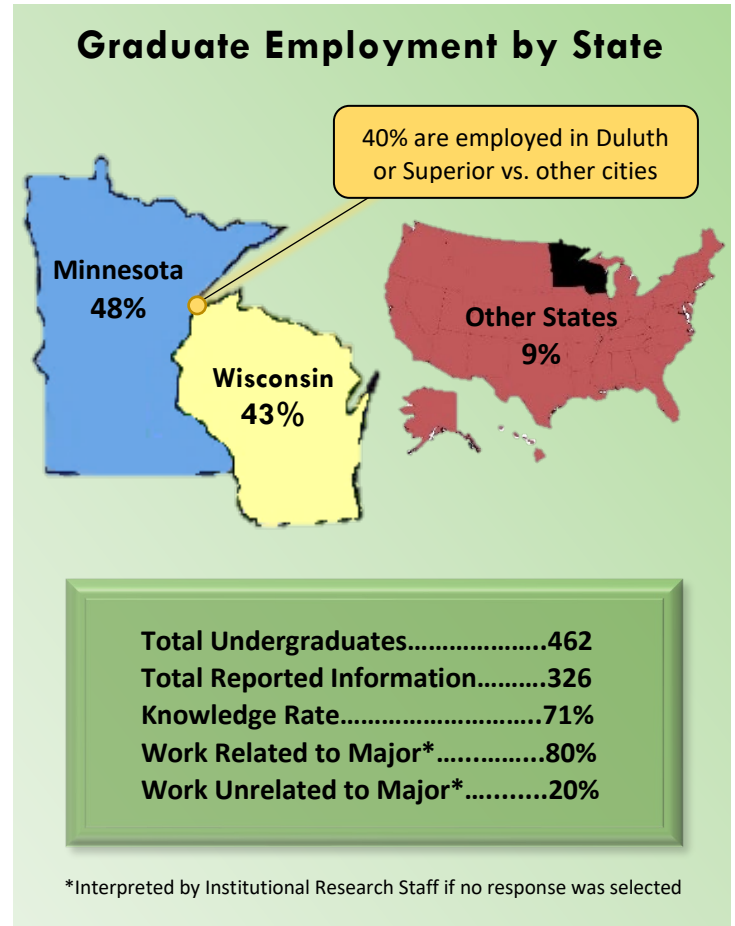

**Data Collection**

The data represent the status of students who received undergraduate degrees during the 2017-18 academic year. Information was collected by Career Services and Institutional Research through May 2019 using self-reported surveys, faculty/departmental reports, National Student Clearinghouse, social media, and telephone responses. Data collection and analysis follow guidelines published by the National Association of Colleges and Employers (NACE).

**Q: What did undergraduates from each department do after graduation?**

*Click for detailed lists:*

GRADUATE SCHOOLS  
 ATTENDED

EMPLOYING  
 ORGANIZATIONS

JOB TITLES

# Schools Attended after Graduation – by Department