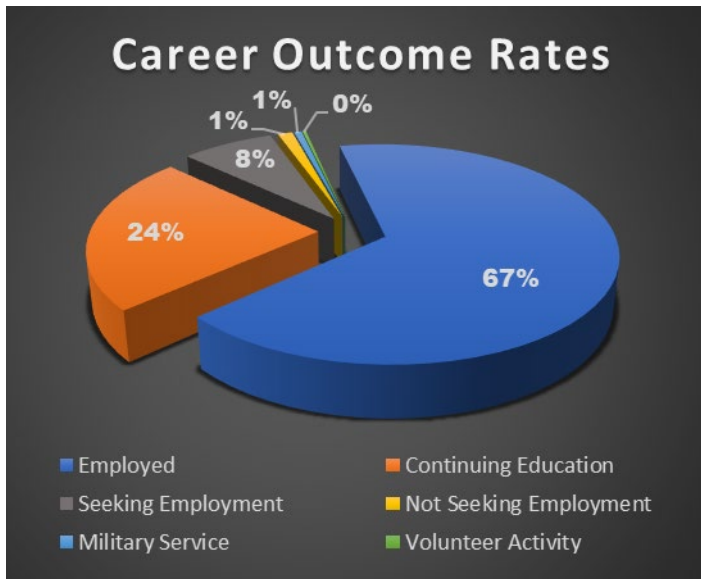

**Data Collection**

The data represent the status of students who received undergraduate degrees during the 2017-18 academic year. Information was collected by Career Services and Institutional Research through May 2019 using self-reported surveys, faculty/departmental reports, National Student Clearinghouse, social media, and telephone responses. Data collection and analysis follow guidelines published by the National Association of Colleges and Employers (NACE).

**Q: What did undergraduates from each department do after graduation?**

*Click for detailed lists:*

GRADUATE SCHOOLS  
 ATTENDED

EMPLOYING  
 ORGANIZATIONS

JOB TITLES