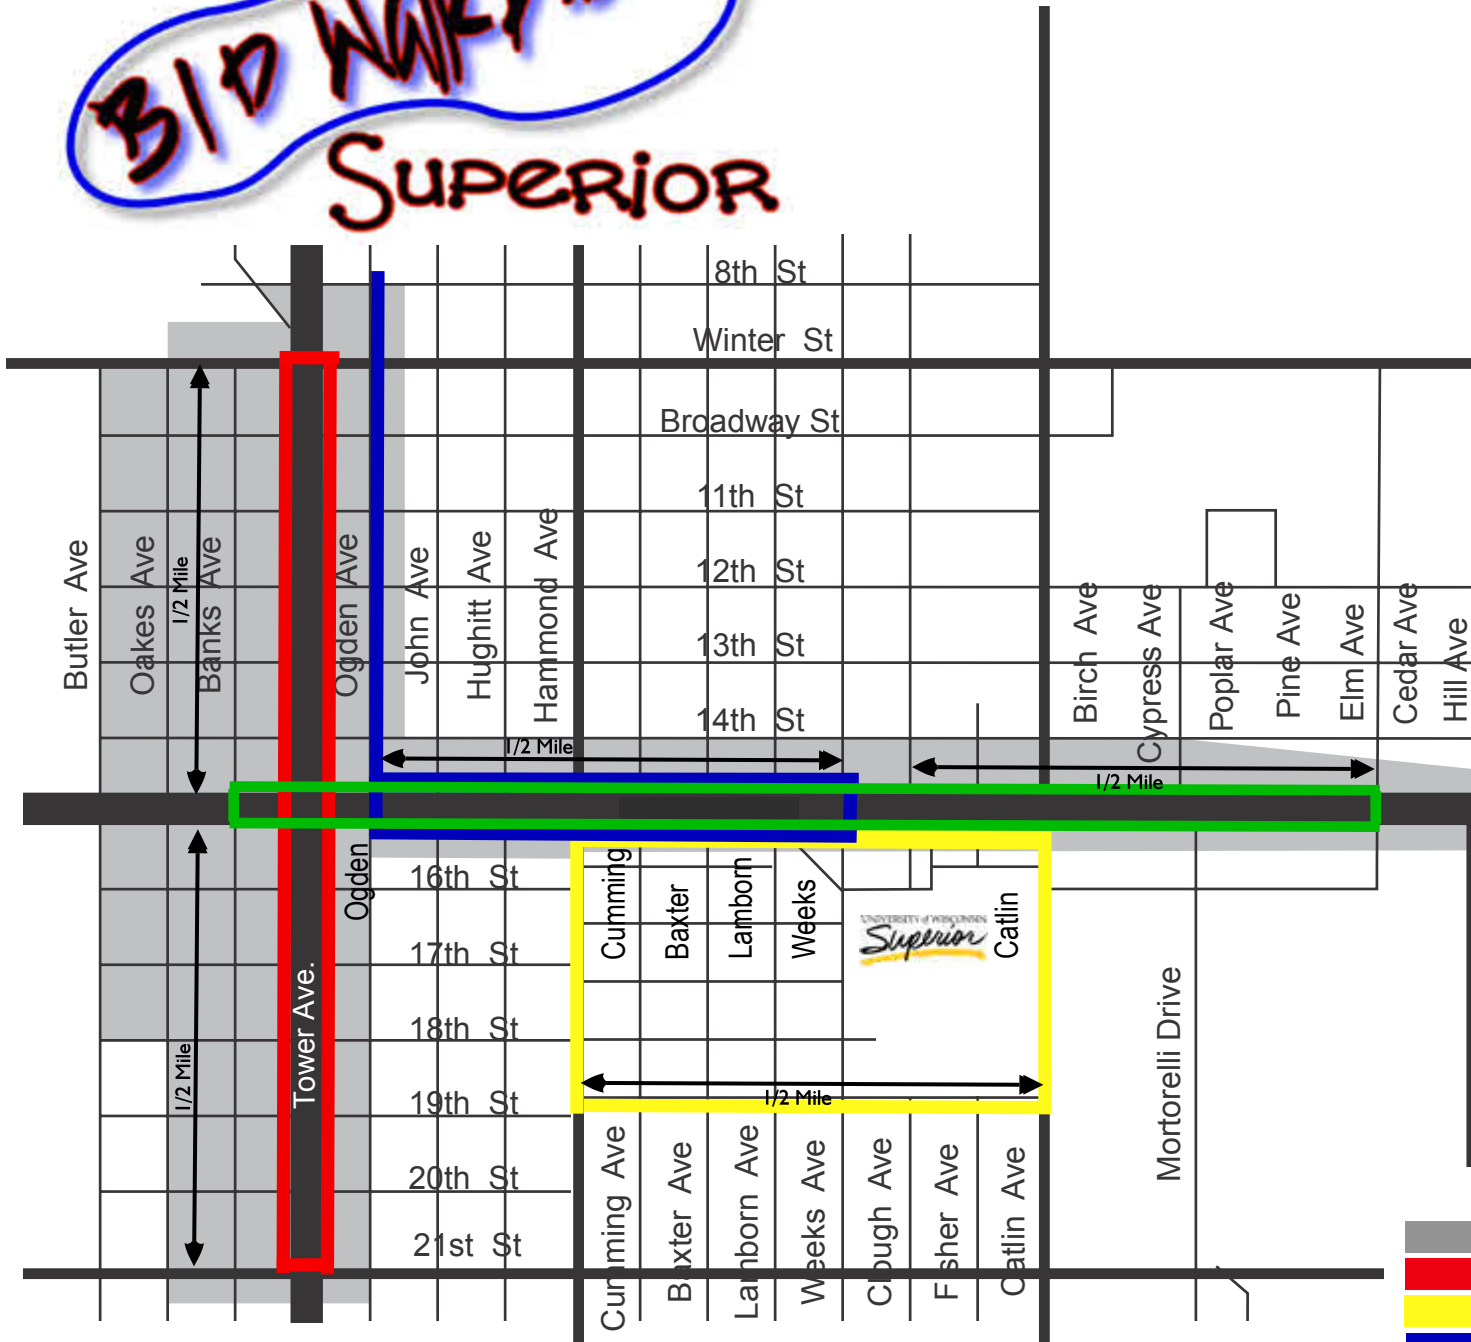

BID Walk About SUPERIOR

Sponsored By:

- And These BID Businesses:
- Advantage Landscaping & Showroom
 - Androy Lounge
 - Antiques on Belknap
 - Anytime Fitness
 - Burger King
 - Center for Muscle & Joint Therapy
 - Century 21 Gilderman Associates
 - Citizens Bank
 - Earth Exchange
 - Framing by Nancy
 - Hidden Oasis Massage
 - Korhonen Agency
 - Northwest Outlet
 - Nummi Jewelers
 - Ross Paint
 - Sarabella
 - Scavi's Restaurant
 - Screen Graphics
 - Superior Savings Bank
 - Synergy Wireless/AT&T
 - Thirsty Pagan Brewing Co.
 - Twin Ports Chiropractic
 - Utopia Salon
 - Walgreens
 - Wine Beginnings

- Superior Wisconsin**
- Superior Business Improvement District (BID)
 - Tower Avenue Route
 - UWS Route
 - Winter Street/Blaine Business Center Route
 - Belknap Route

Each Route Represents Approximately 2 Miles or 4,000 Steps

Map Not to Scale