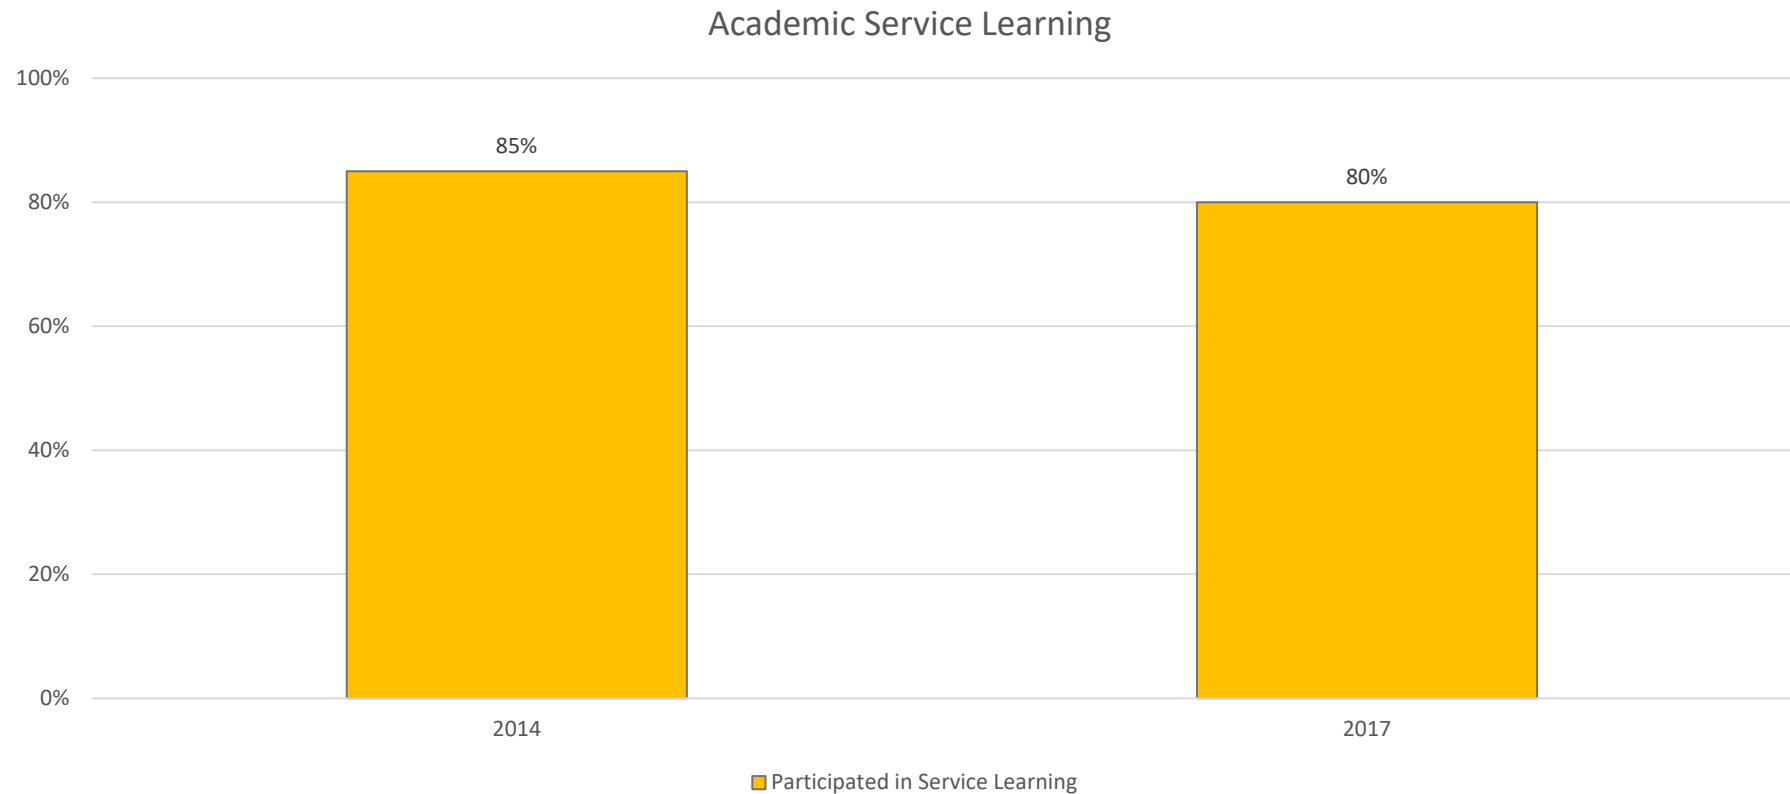

Thriving Partnerships > Community Engagement

UW-Superior data from the National Survey of Student Engagement 2017 Multi-Year Report. Data represents the percentage of seniors who participated in service learning.