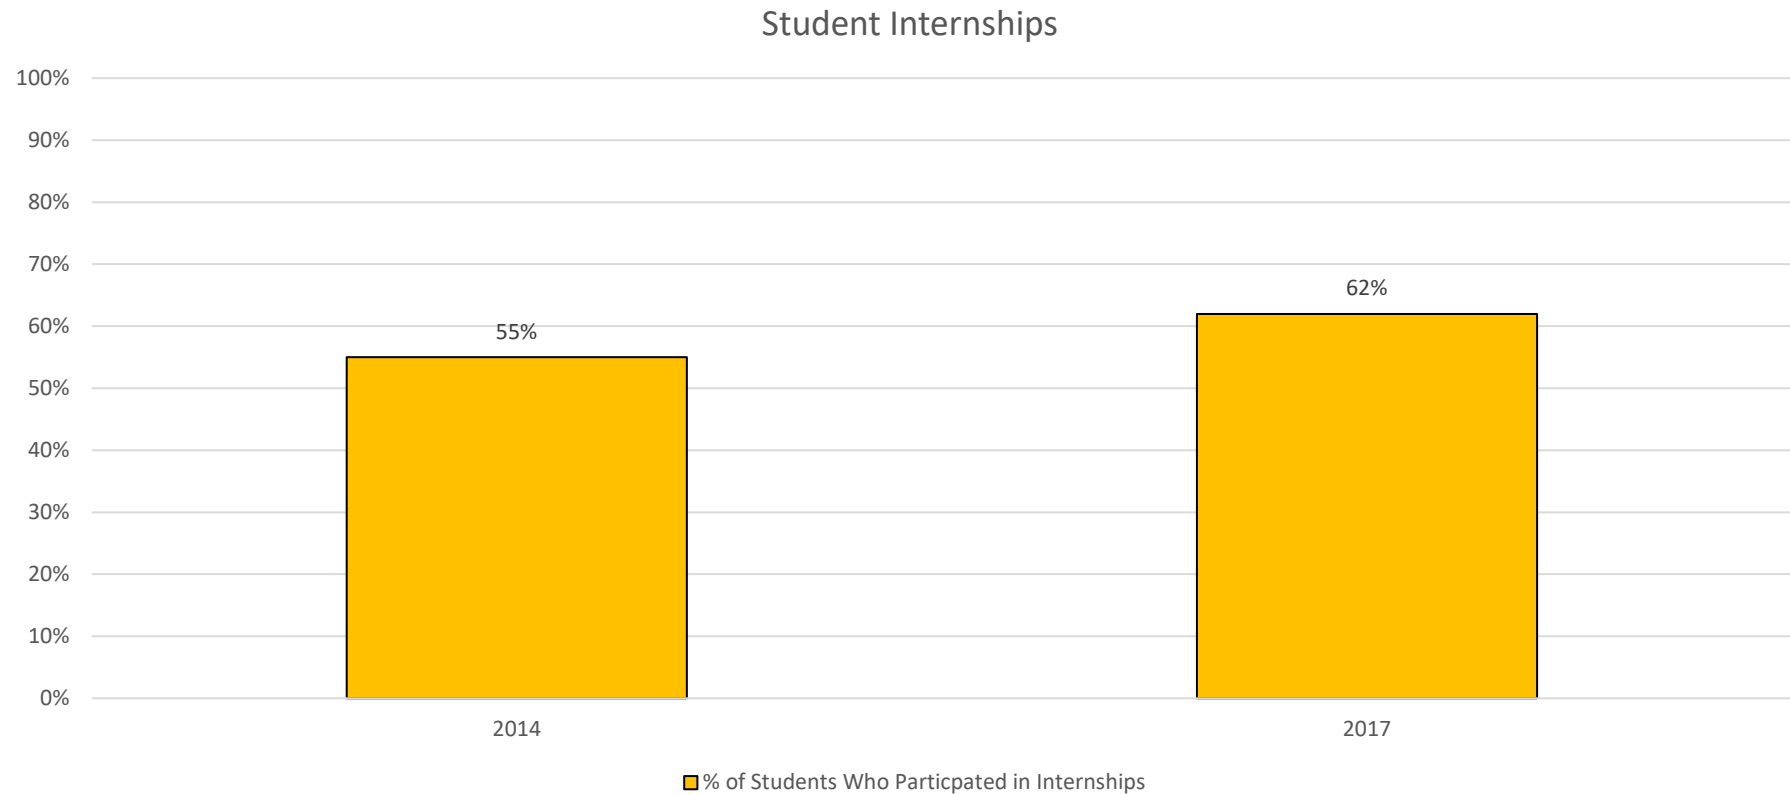

## Thriving Partnerships > Community Engagement

UW-Superior data from the National Survey of Student Engagement 2017 Multi-Year Report. Data represents the percentage of seniors who completed or are completing an internship.