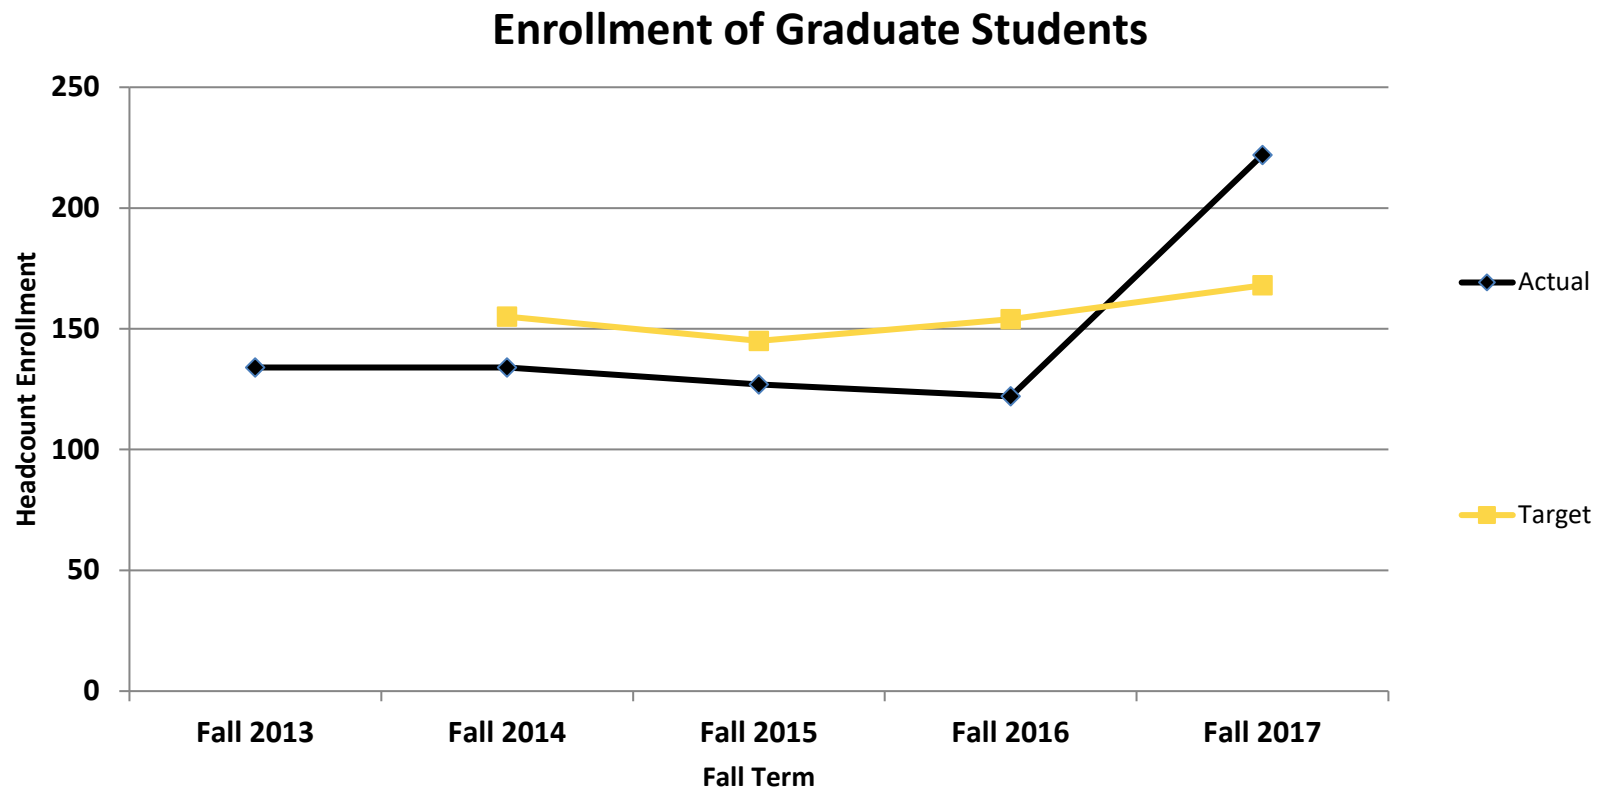

Achieving Excellence > Diverse Student Body

Enrollment of Graduate Students

	Fall 2013	Fall 2014	Fall 2015	Fall 2016	Fall 2017
Actual Graduate Enrollment	134	134	127	122	222
Target Graduate Enrollment		155	145	154	168
Difference %		-14%	-12%	-21%	32%

Original goals adjusted after Fall 2014.

Last Update: 2/23/2018