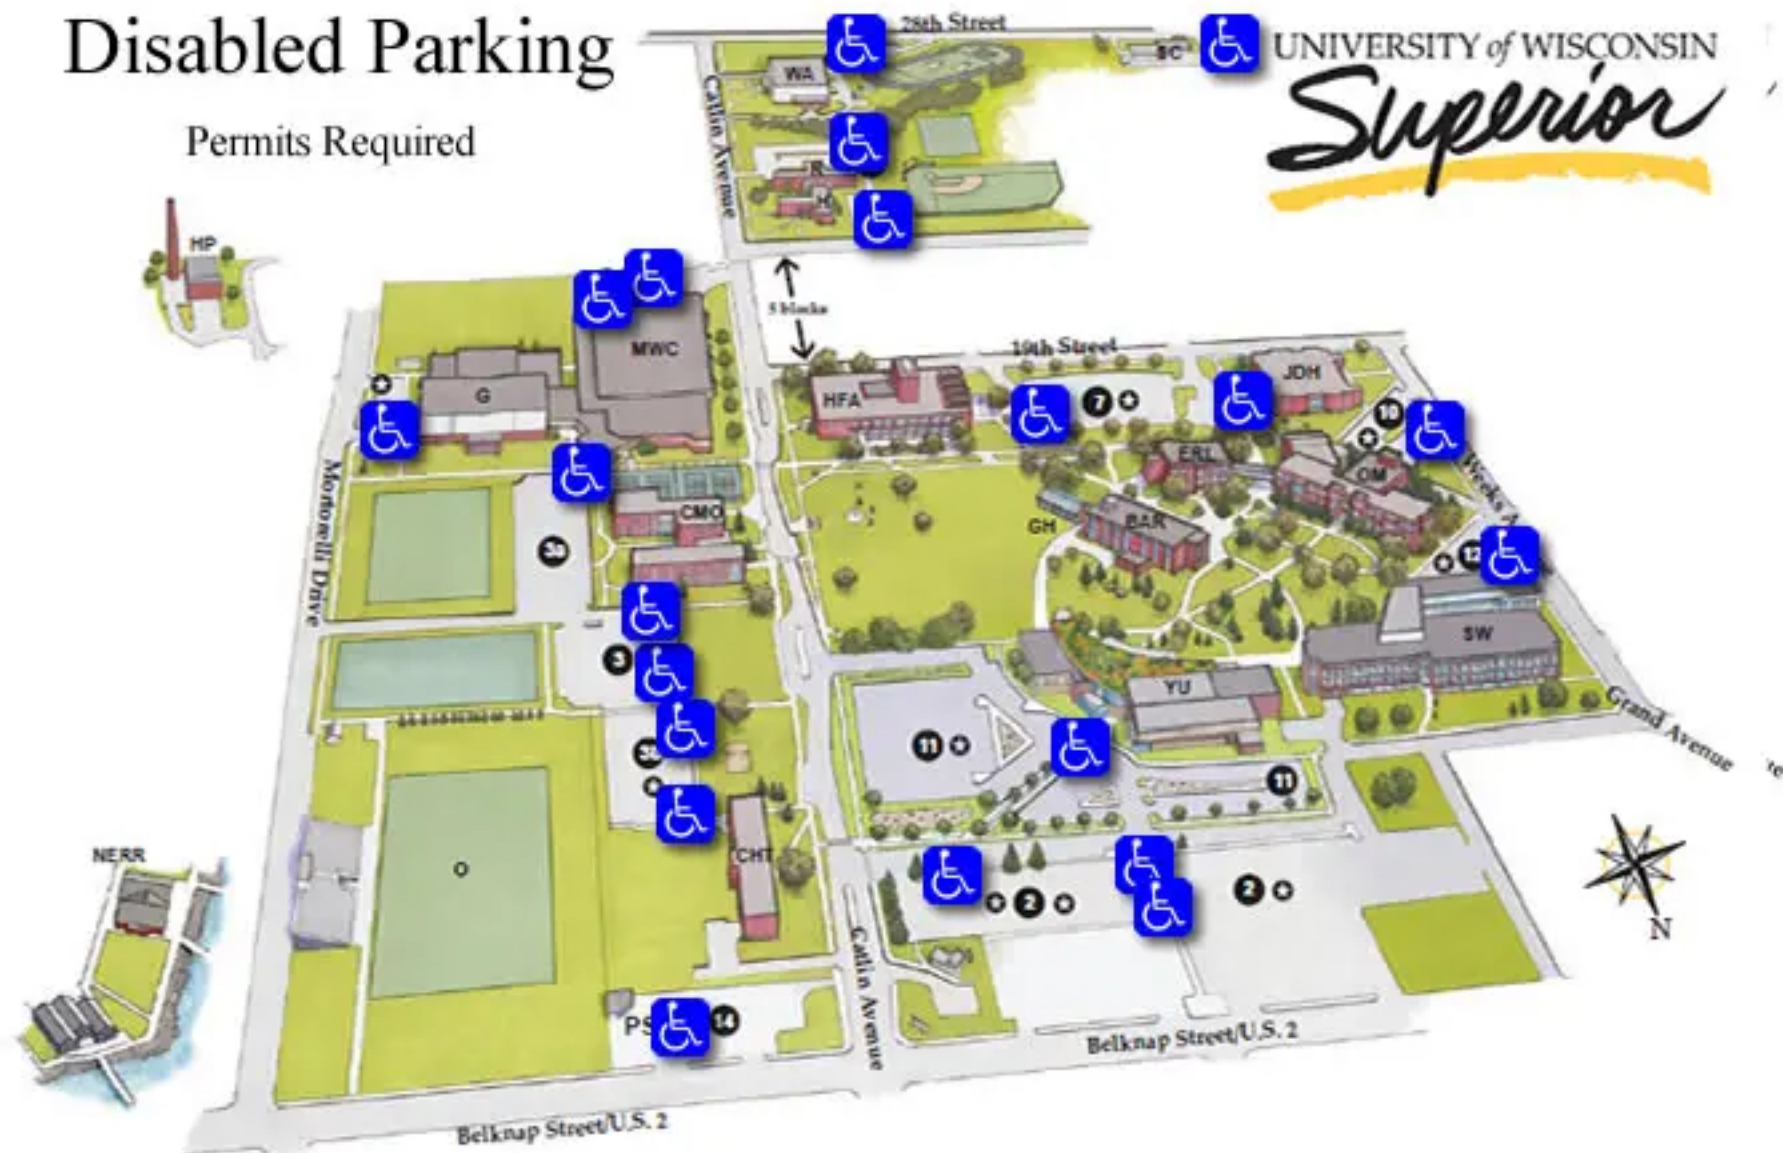

# Disabled Parking

Permits Required

UNIVERSITY of WISCONSIN  
*Superior*

BAR	Barstow Hall (science labs)	OM	Old Main (administration)
CHT	Crownhart Hall (residence hall)	NERR	Lake Superior National Estuarine Research Reserve
CMO	Curran-McNeill, Ostrander Halls (residence halls)	O	Ole Haugsrud Stadium
ERL	Erlanson Hall (business programs, classrooms, Distance Learning Center)	PSB	Public Safety Building (Campus Safety, Parking Services, Environmental Health and Safety)
HFA	Holden Fine and Applied Arts Center (classrooms, studios, performance areas)	R	Ross Hall (residence hall)
GH	Oexemann Greenhouse	SC	University Services Building
H	Hawkes Hall (residence hall)	SW	Swenson Hall (classrooms, faculty offices)
JDH	Jim Dan Hill Library	WA	Wessman Arena
HP	Halbert Heating Plant	YU	Yellowjacket Union (admissions, student center)
MWC	Marcovich Wellness Center (field house, recreation, athletics, classrooms, faculty offices)		
G	Gates Physical Education Building (gym, pool, student labs, study areas)		