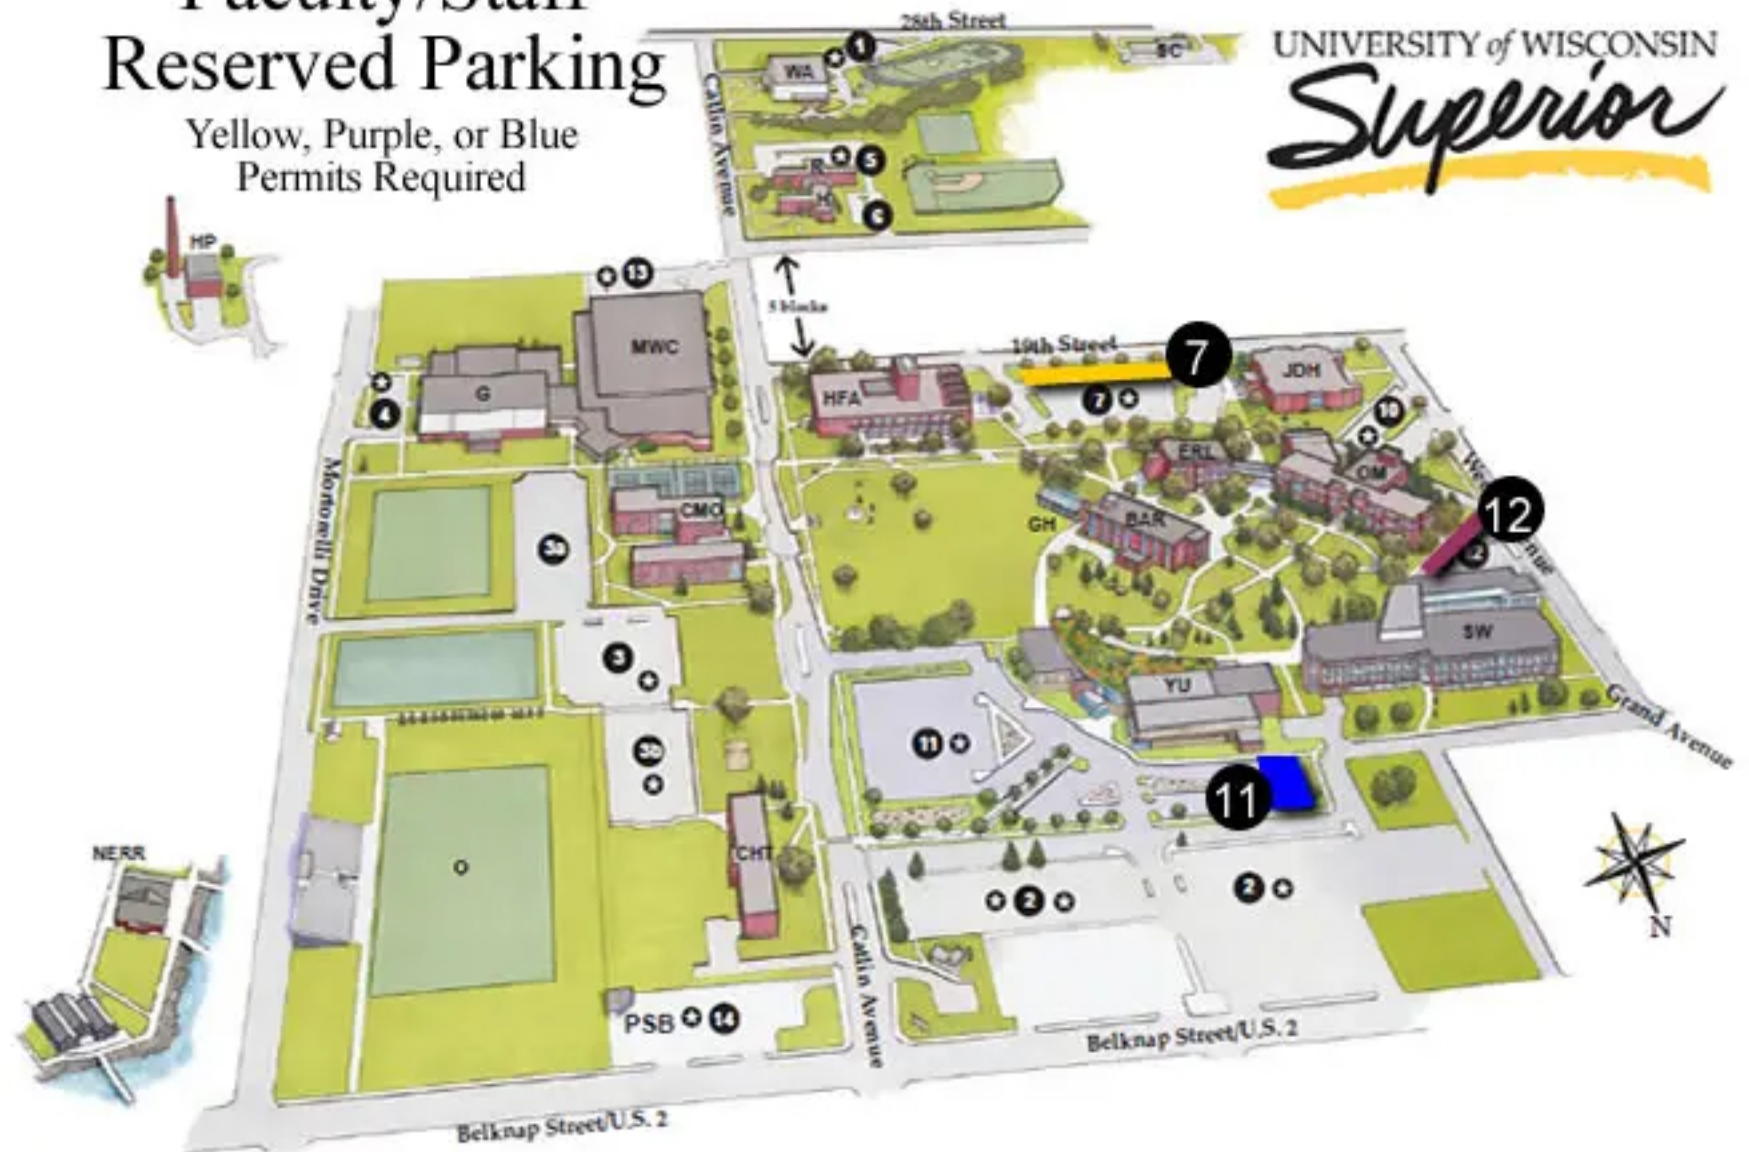

Faculty/Staff Reserved Parking

Yellow, Purple, or Blue
Permits Required

UNIVERSITY of WISCONSIN
Superior

BAR	Barstow Hall (science labs)	OM	Old Main (administration)
CHT	Crownhart Hall (residence hall)	NERR	Lake Superior National Estuarine Research Reserve
CMO	Curran-McNeill, Ostrander Halls (residence halls)	O	Ole Haugsrud Stadium
ERL	Erlanson Hall (business programs, classrooms, Distance Learning Center)	PSB	Public Safety Building (Campus Safety, Parking Services, Environmental Health and Safety)
HFA	Holden Fine and Applied Arts Center (classrooms, studios, performance areas)	R	Ross Hall (residence hall)
GH	Oexemann Greenhouse	SC	University Services Building
H	Hawkes Hall (residence hall)	SW	Swenson Hall (classrooms, faculty offices)
JDH	Jim Dan Hill Library	WA	Wessman Arena
HP	Halbert Heating Plant	YU	Yellowjacket Union (admissions, student center)
MWC	Marcovich Wellness Center (field house, recreation, athletics, classrooms, faculty offices)		
G	Gates Physical Education Building (gym, pool, student labs, study areas)		