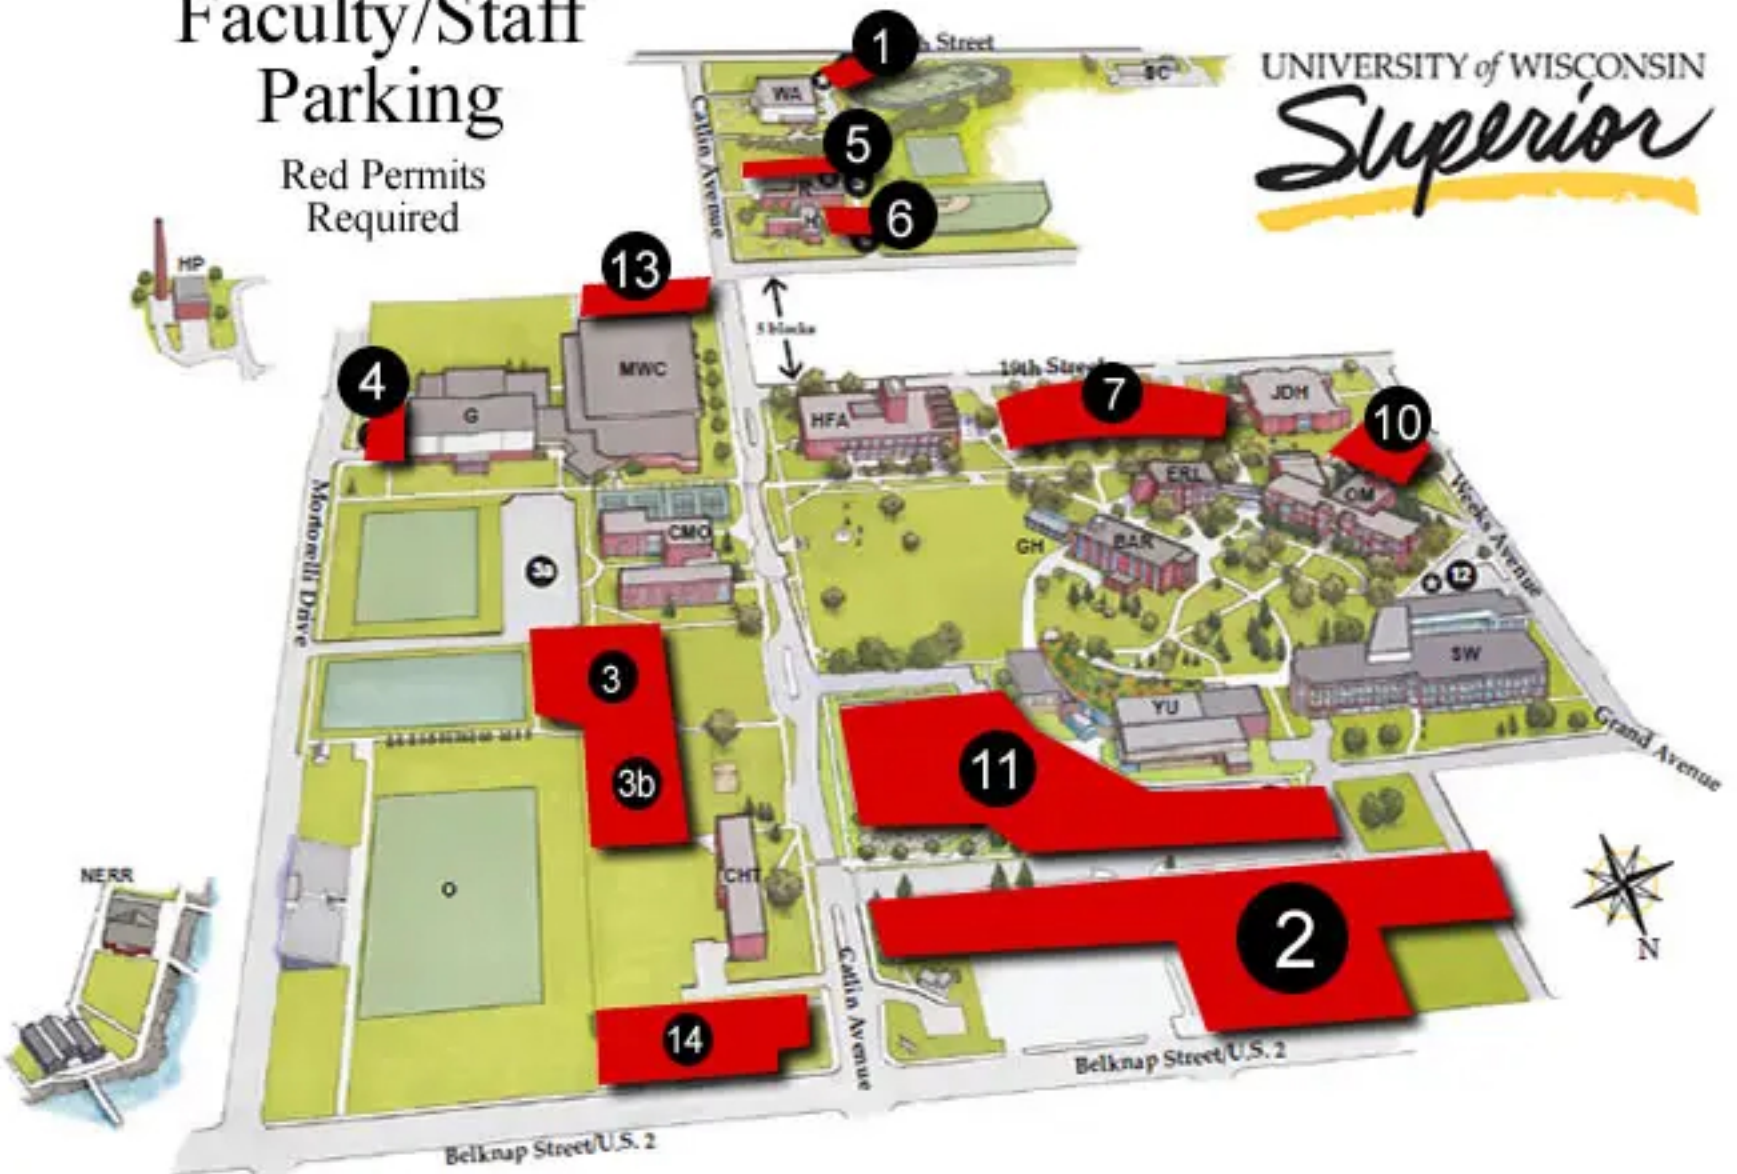

Faculty/Staff Parking

Red Permits
Required

UNIVERSITY of WISCONSIN
Superior

BAR	Barstow Hall (science labs)	OM	Old Main (administration)
CHT	Crownhart Hall (residence hall)	NERR	Lake Superior National Estuarine Research Reserve
CMO	Curran-McNeill, Ostrander Halls (residence halls)	O	Ole Haugsrud Stadium
ERL	Erlanson Hall (business programs, classrooms, Distance Learning Center)	PSB	Public Safety Building (Campus Safety, Parking Services, Environmental Health and Safety)
HFA	Holden Fine and Applied Arts Center (classrooms, studios, performance areas)	R	Ross Hall (residence hall)
GH	Oexemann Greenhouse	SC	University Services Building
H	Hawkes Hall (residence hall)	SW	Swenson Hall (classrooms, faculty offices)
JDH	Jim Dan Hill Library	WA	Wessman Arena
HP	Halbert Heating Plant	YU	Yellowjacket Union (admissions, student center)
MWC	Marcovich Wellness Center (field house, recreation, athletics, classrooms, faculty offices)		
G	Gates Physical Education Building (gym, pool, student labs, study areas)		