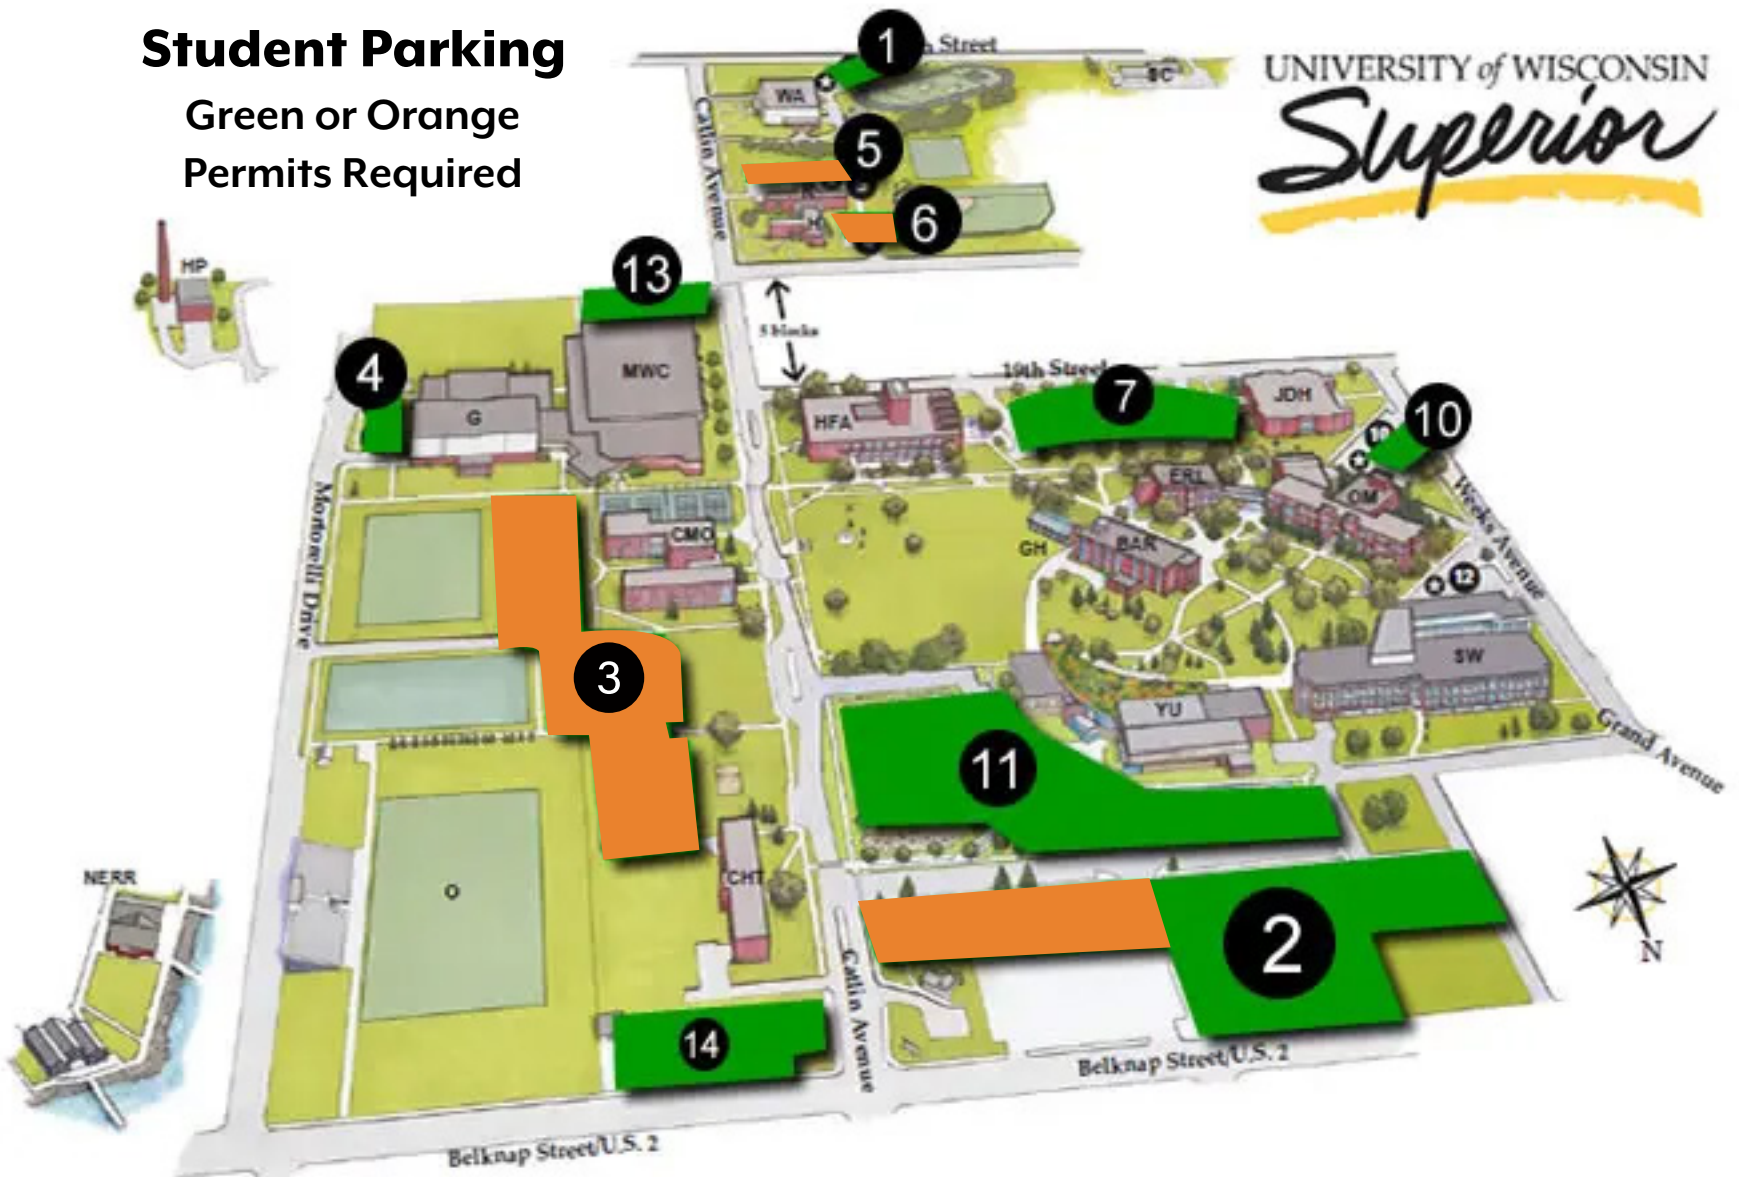

Student Parking

Green or Orange
Permits Required

BAR	Barstow Hall (science labs)	OM	Old Main (administration)
CHT	Crownhart Hall (residence hall)	NERR	Lake Superior National Estuarine Research Reserve
CMO	Curran-McNeill, Ostrander Halls (residence halls)	O	Ole Haugsrud Stadium
ERL	Erlanson Hall (business programs, classrooms, Distance Learning Center)	PSB	Public Safety Building (Campus Safety, Parking Services, Environmental Health and Safety)
HFA	Holden Fine and Applied Arts Center (classrooms, studios, performance areas)	R	Ross Hall (residence hall)
GH	Oexemann Greenhouse	SC	University Services Building
H	Hawkes Hall (residence hall)	SW	Swenson Hall (classrooms, faculty offices)
JDH	Jim Dan Hill Library	WA	Wessman Arena
HP	Halbert Heating Plant	YU	Yellowjacket Union (admissions, student center)
MWC	Marcovich Wellness Center (field house, recreation, athletics, classrooms, faculty offices)		
G	Gates Physical Education Building (gym, pool, student labs, study areas)		