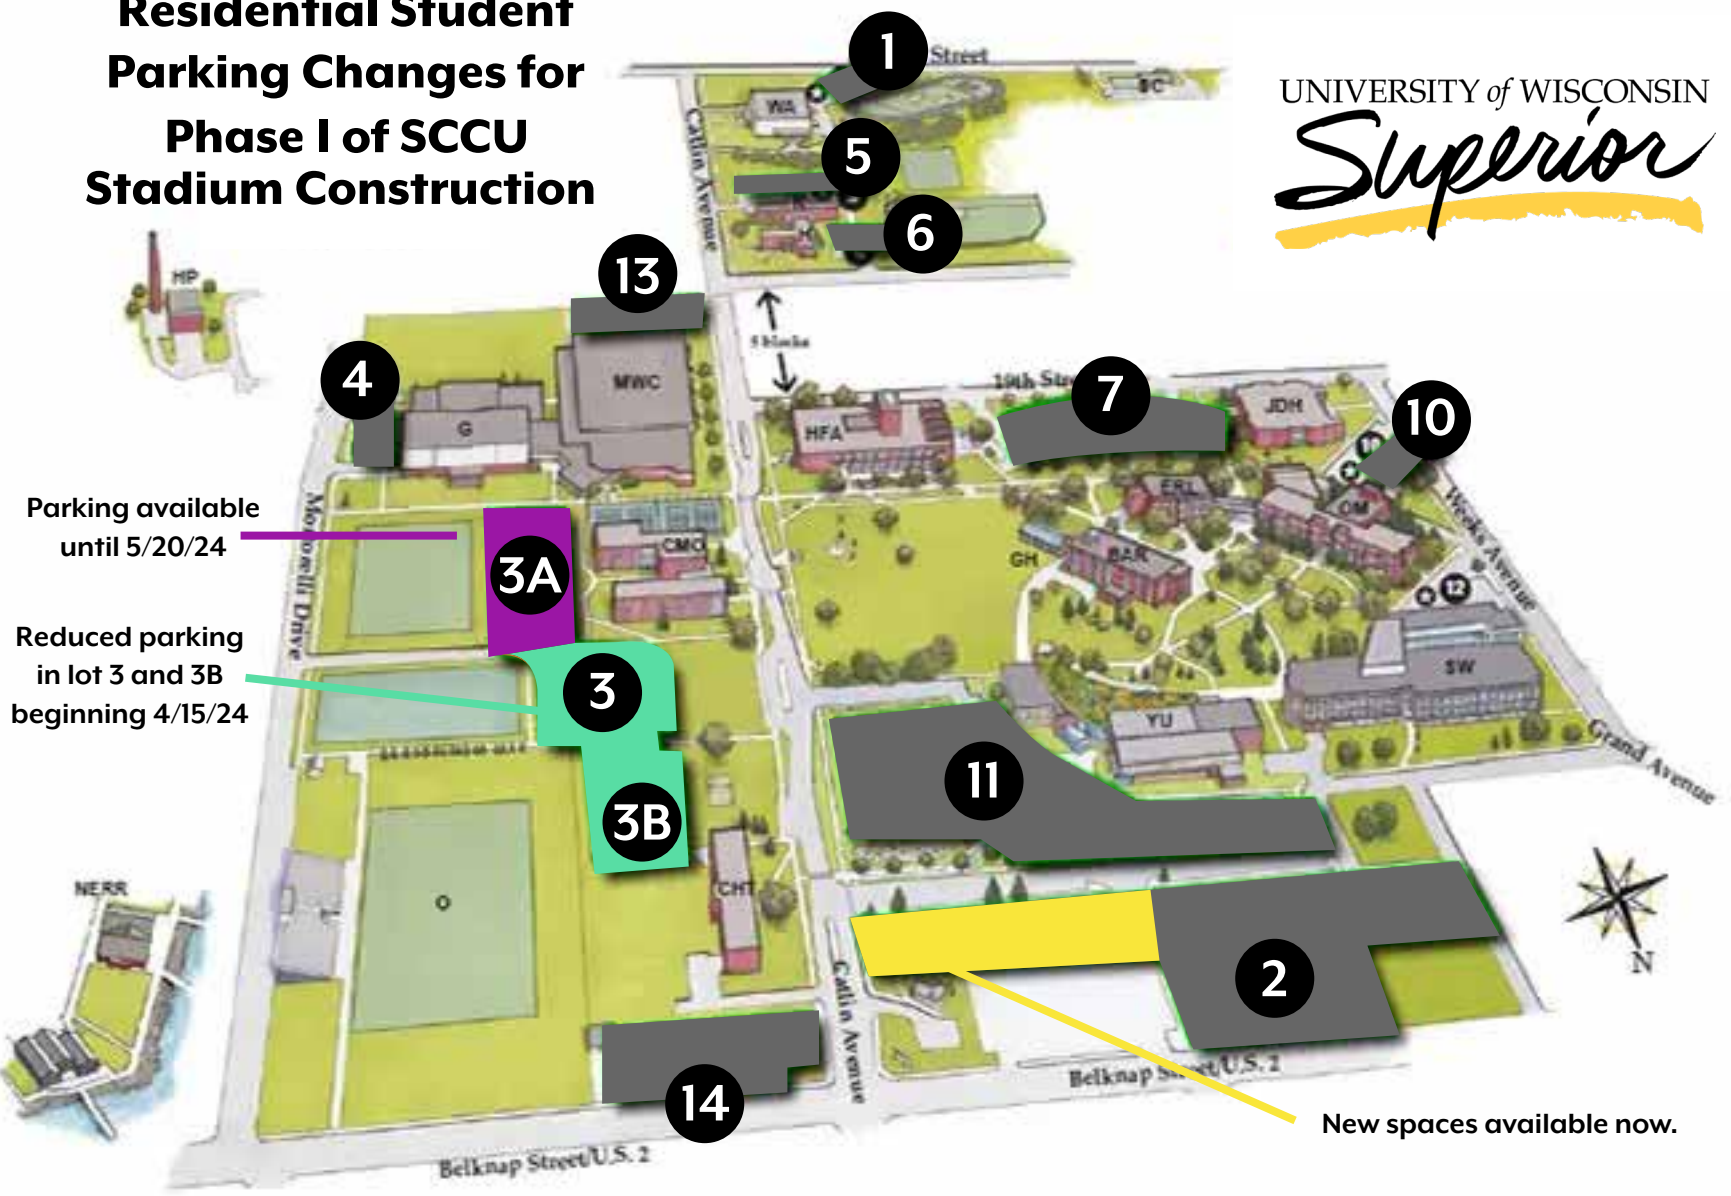

Residential Student Parking Changes for Phase I of SCCU Stadium Construction

Parking available until 5/20/24

Reduced parking in lot 3 and 3B beginning 4/15/24

New spaces available now.

BAR	Barstow Hall (science labs)
CHT	Crownhart Hall (residence hall)
CMO	Curran-McNeill, Ostrander Halls (residence halls)
ERL	Erlanson Hall (business programs, classrooms, Distance Learning Center)
HFA	Holden Fine and Applied Arts Center (classrooms, studios, performance areas)
GH	Oexemann Greenhouse
H	Hawkes Hall (residence hall)
JDH	Jim Dan Hill Library
HP	Halbert Heating Plant
MWC	Marcovich Wellness Center (field house, recreation, athletics, classrooms, faculty offices)
G	Gates Physical Education Building (gym, pool, student labs, study areas)

OM	Old Main (administration)
NERR	Lake Superior National Estuarine Research Reserve
O	Ole Haugsrud Stadium
PSB	Public Safety Building (Campus Safety, Parking Services, Environmental Health and Safety)
R	Ross Hall (residence hall)
SC	University Services Building
SW	Swenson Hall (classrooms, faculty offices)
WA	Wessman Arena
YU	Yellowjacket Union (admissions, student center)

COLOR KEY

	New Overnight Spaces Available
	Reduced Overnight Parking
	Overnight Parking Available until 5/20/24
	Other Lots